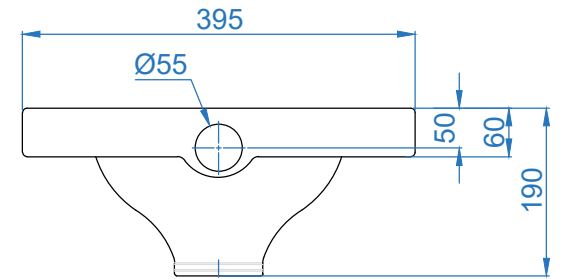

TOP VIEW

SIDE VIEW

BACK VIEW

 <p>Somany Bathware Corporate Office : F-36, Sector-6, Noida - 201301, Uttar Pradesh Website : www.somanyceramics.com E-mail : marketing@somanyceramics.com Customer Service : customer.support@somanyceramics.com Toll free : 1800-1030-004</p>	ITEM CODE	
	ITEM TYPE	ASIAN PAN
	ITEM SIZE	395x500x190mm
	ALL DIMENSIONS ARE IN MM. (TOLERANCE ± 5 MM)	