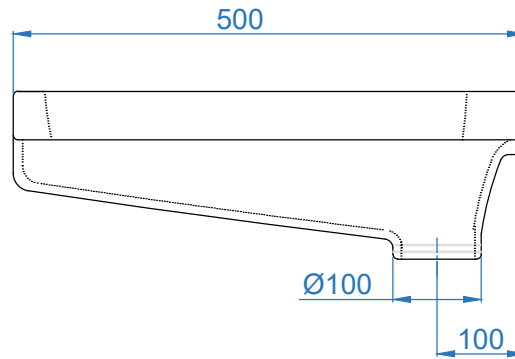

TOP VIEW

SIDE VIEW

BACK VIEW

 <p>Somany Bathware Corporate Office : F-36, Sector-6, Noida - 201301, Uttar Pradesh Website : www.somanyceramics.com E-mail : marketing@somanyceramics.com Customer Service : customer.support@somanyceramics.com Toll free : 1800-1030-004</p>	ITEM CODE	
	ITEM TYPE	ASIAN PAN
	ITEM SIZE	395x500x190mm
	ALL DIMENSIONS ARE IN MM. (TOLERANCE ± 5 MM)	