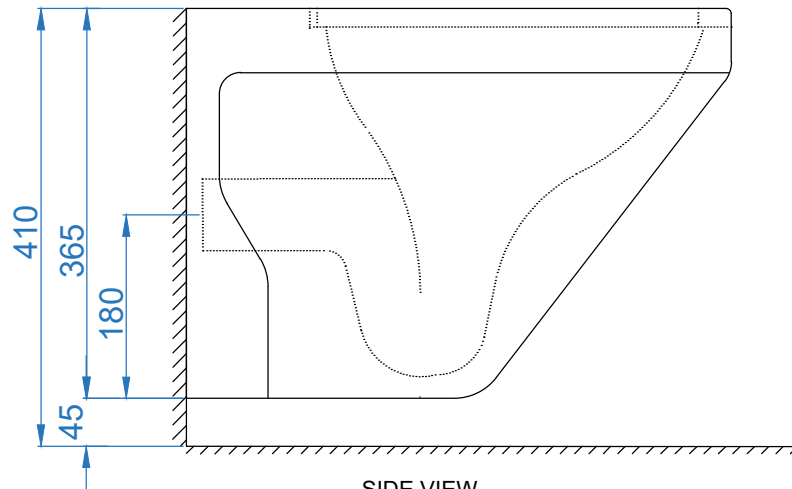

SIDE VIEW

SOMANY
Bathware

Somany Bathware
Corporate Office : F-36, Sector-6, Noida - 201301, Uttar Pradesh
Website : www.somanyceramics.com
E-mail : marketing@somanyceramics.com
Customer Service : customer.support@somanyceramics.com
Toll free : 1800-1030-004

ITEM CODE

ITEM TYPE

ITEM SIZE

ATINA WALL HUNG WC

360x510x365mm

ALL DIMENSIONS ARE IN MM.
(TOLERANCE ± 5 MM)