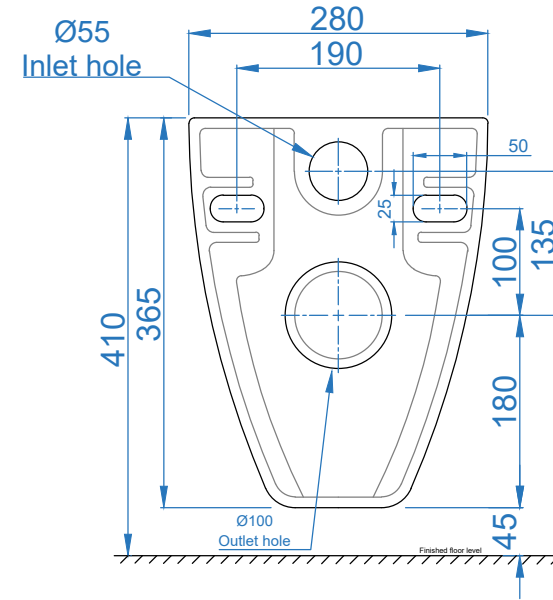

BACK VIEW

SOMANY
Bathware

Somany Bathware
Corporate Office : F-36, Sector-6, Noida - 201301, Uttar Pradesh
Website : www.somanyceramics.com
E-mail : marketing@somanyceramics.com
Customer Service : customer.support@somanyceramics.com
Toll free : 1800-1030-004

ITEM CODE

ITEM TYPE

ITEM SIZE

ATINA WALL HUNG WC

360x510x365mm

ALL DIMENSIONS ARE IN MM.
(TOLERANCE ± 5 MM)