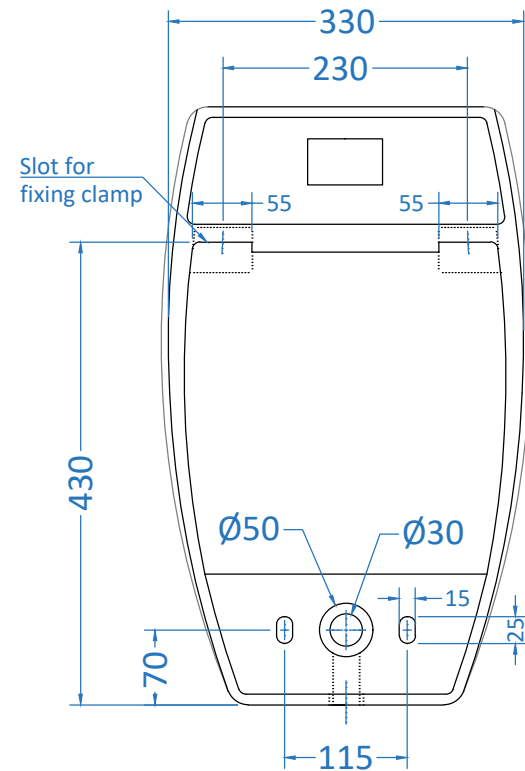

TOP VIEW

SIDE VIEW

BACK VIEW

**SOMANY**  
Bathware

**Somany Bathware**

Corporate Office : F-36, Sector-6, Noida - 201301, Uttar Pradesh  
 Website : www.somanyceramics.com  
 E-mail : marketing@somanyceramics.com  
 Customer Service : customer.support@somanyceramics.com  
 Toll free : 1800-1030-004

ITEM CODE

ITEM TYPE

ITEM SIZE

AURORE Sensor Urinal

340x265x560mm

ALL DIMENSIONS ARE IN MM.  
(TOLERANCE ± 5 MM)