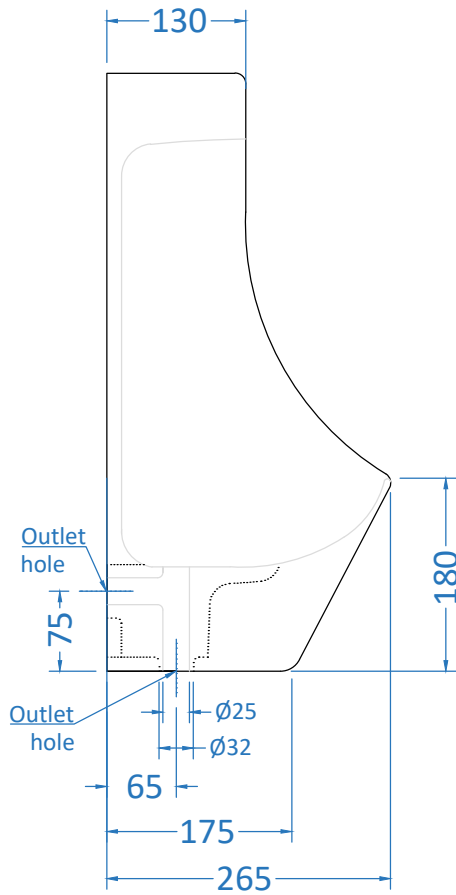

TOP VIEW

SIDE VIEW

BACK VIEW

**SOMANY**  
Bathware

**Somany Bathware**

Corporate Office : F-36, Sector-6, Noida - 201301, Uttar Pradesh  
 Website : www.somanyceramics.com  
 E-mail : marketing@somanyceramics.com  
 Customer Service : customer.support@somanyceramics.com  
 Toll free : 1800-1030-004

ITEM CODE

ITEM TYPE

ITEM SIZE

AURORE Sensor Urinal

340x265x560mm

ALL DIMENSIONS ARE IN MM.  
(TOLERANCE ± 5 MM)