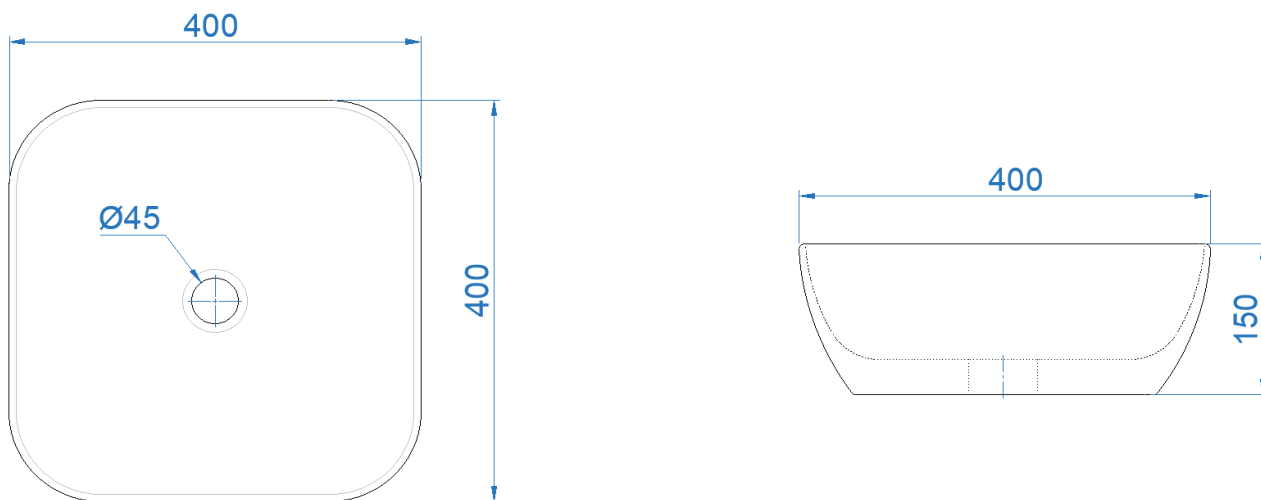

Product Images

Description	AVA ART BASIN	
USP	Square shape, slim rim, curved bowl, seamless design, suitable for smaller bathroom	
Colour	White	
Technical details	ID of waste outlet hole $\varnothing 45 \pm 3\text{mm}$	
	Vertical Outlet	
	Material: Ceramic - Vitreous China	
Product Dimensions	400x400x150mm	
Product net weight	8.2kg(Approx)	
Product gross weight	9.72kg(Approx)	
Certifications	EN:14688:2015 All technical dimensions are in accordance to British standards and Bureau of Indian Standards	CE

Product Technical Drawing

DISCLAIMER: Our every effort has been made to ensure factual accuracy, the information presented subject to changes due to requirements in different sites, markets and/ or countries. All dimensions are in mm (Tolerance $\pm 5 \text{ MM}$). Somany reserves the right to make the necessary amendments at any time without prior notice.