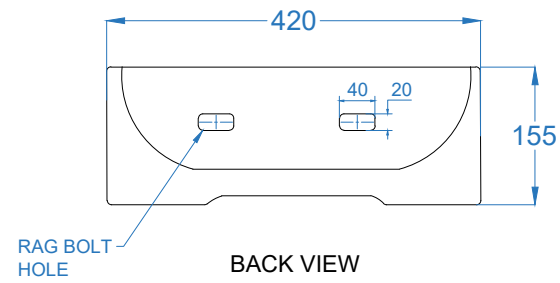

BACK VIEW

SOMANY
Bathware

Somany Bathware

Corporate Office : F-36, Sector-6, Noida - 201301, Uttar Pradesh
Website : www.somanyceramics.com
E-mail : marketing@somanyceramics.com
Customer Service : customer.support@somanyceramics.com
Toll free : 1800-1030-004

ITEM CODE

ITEM TYPE

ITEM SIZE

ALL DIMENSIONS ARE IN MM.
(TOLERANCE ± 5 MM)

Acik Art basin

420x 420x 155mm