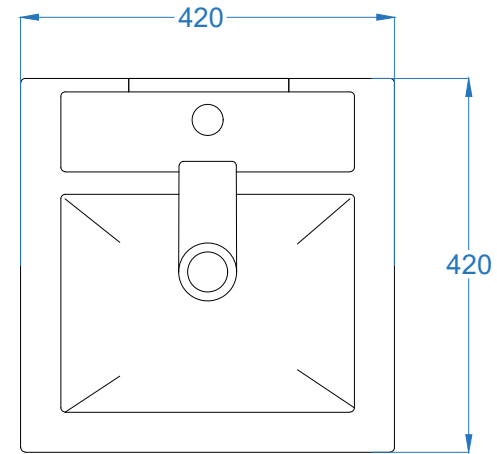

BOTTOM VIEW