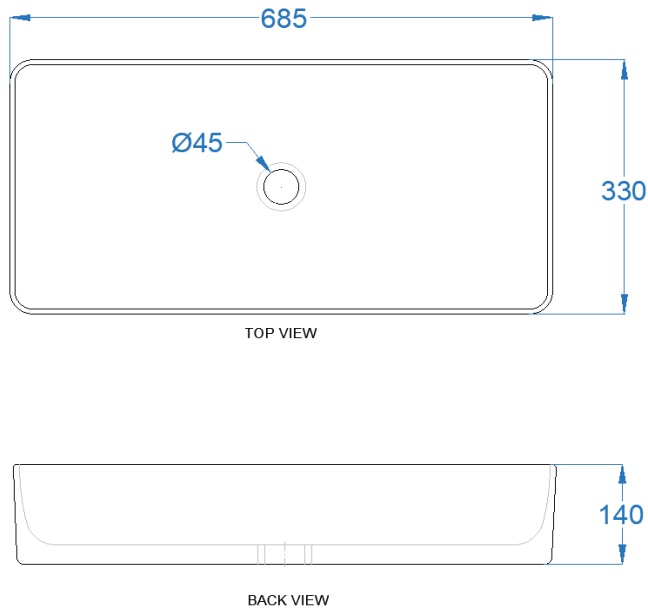

Product Image

Description	Aroha Rectangulae Art Basin	
USP	Rectangular shape, unique design, large opening, anti splash deep bowl	
Colour	White	
Technical details	ID of waste outlet hole $\varnothing 45 \pm 3\text{mm}$	
	Vertical Outlet	
	Material: Ceramic - Vitreous China	
Product Dimensions	685X330X140mm	
Product net weight	14kg(Approx)	
Product gross weight	15.5kg(Approx)	
Certifications	EN:14688:2015 All technical dimensions are in accordance to British standards and Bureau of Indian Standards	CE

Product Technical Drawing

DISCLAIMER: Our every effort has been made to ensure factual accuracy, the information presented subject to changes due to requirements in different sites, markets and/ or countries. All dimensions are in mm (Tolerance ± 5 MM). Somany reserves the right to make the necessary amendments at any time without prior notice.