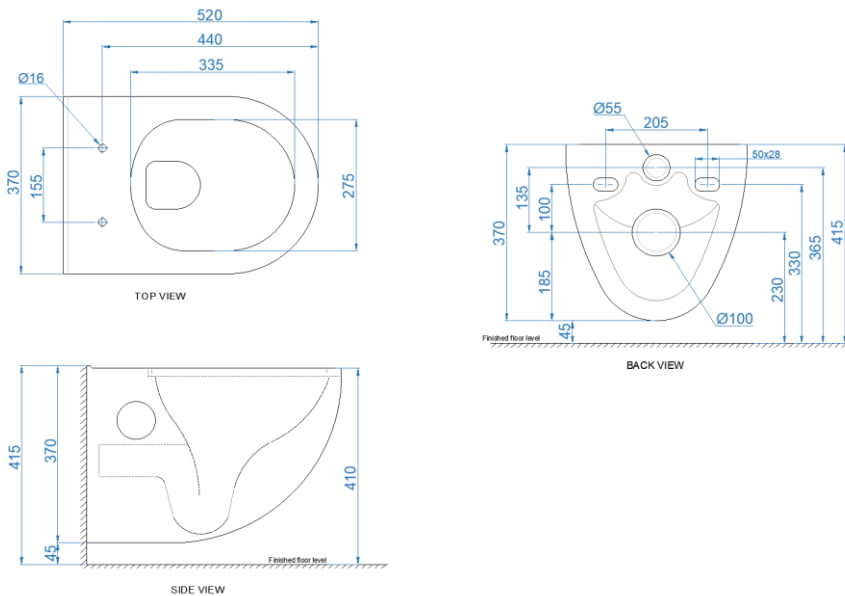

Product Images

Description	BLISS WALL HUNG WC	
USP	D-shape, rimless design, easy installation, elongated installation hole, suitable for the smaller size washroom, extended trap seal area, dual flush 3/6 ltr, soft close UF seat cover.	
Colour	White	
Technical details	Internal diameter of inlet hole	$\varnothing 55 \pm 3$ mm
	External diameter of outlet hole	$\varnothing 100 \pm 5$ mm
	Regular & dual advantages	
	Horizontal outlet	
	Material:	Ceramic - Vitreous China
Product Dimensions	370x520x370mm	
Product net weight	19.8kg(Approx)	
Product gross weight	25.2kg(Approx)	
Certifications	EN:14688:2015 All technical dimensions are in accordance to British standards and Bureau of Indian Standards	<b>CE</b>
Accessories provided	Seat cover, Rag bolt, inlet & outlet gasket, side cap.	

Product Technical Drawing

DISCLAIMER: Our every effort has been made to ensure factual accuracy, the information presented subject to changes due to requirements in different sites, markets and/ or countries. All dimensions are in mm (Tolerance  $\pm 5$  MM). Somany reserves the right to make the necessary amendments at any time without prior notice.