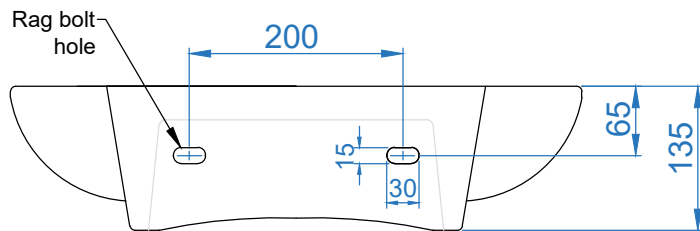

TOP VIEW

BACK VIEW

SIDE VIEW

Note: Breeza art basin have two types of mounting option:

- 1- Table top
- 2- Wall hung

	ITEM CODE	
	ITEM TYPE	BREEZA ART BASIN
Somany Bathware Corporate Office : F-36, Sector-6, Noida - 201301, Uttar Pradesh Website : www.somanyceramics.com E-mail : marketing@somanyceramics.com Customer Service : customer.support@somanyceramics.com Toll free : 1800-1030-004	ITEM SIZE	535x410x135mm
	ALL DIMENSIONS ARE IN MM. (TOLERANCE ± 5 MM)	