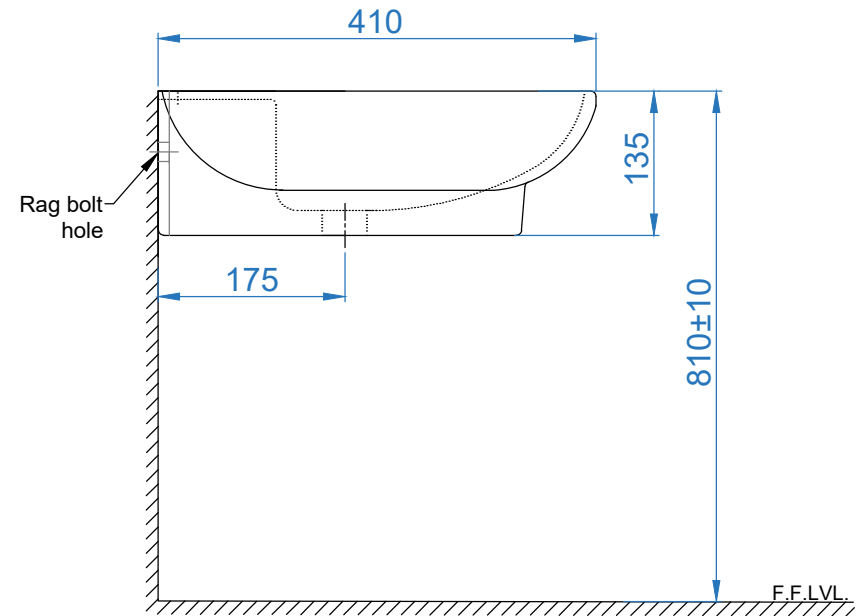

TOP VIEW

BACK VIEW

SIDE VIEW

Note: Breeza art basin have two types of mounting option:

- 1- Table top
- 2- Wall hung

	ITEM CODE	
	ITEM TYPE	BREEZA ART BASIN
Somany Bathware Corporate Office : F-36, Sector-6, Noida - 201301, Uttar Pradesh Website : www.somanyceramics.com E-mail : marketing@somanyceramics.com Customer Service : customer.support@somanyceramics.com Toll free : 1800-1030-004	ITEM SIZE	535x410x135mm
	ALL DIMENSIONS ARE IN MM. (TOLERANCE ± 5 MM)	