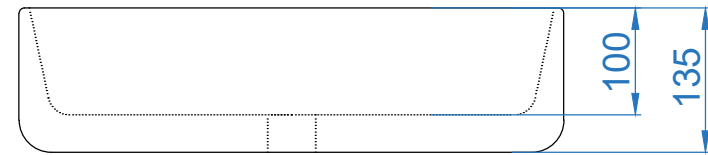

TOP VIEW

FRONT VIEW

 <p>Somany Bathware Corporate Office : F-36, Sector-6, Noida - 201301, Uttar Pradesh Website : www.somanyceramics.com E-mail : marketing@somanyceramics.com Customer Service : customer.support@somanyceramics.com Toll free : 1800-1030-004</p>	ITEM CODE	
	ITEM TYPE	Blitz Art Basin
	ITEM SIZE	510x410x135mm
	ALL DIMENSIONS ARE IN MM. (TOLERANCE ± 5 MM)	