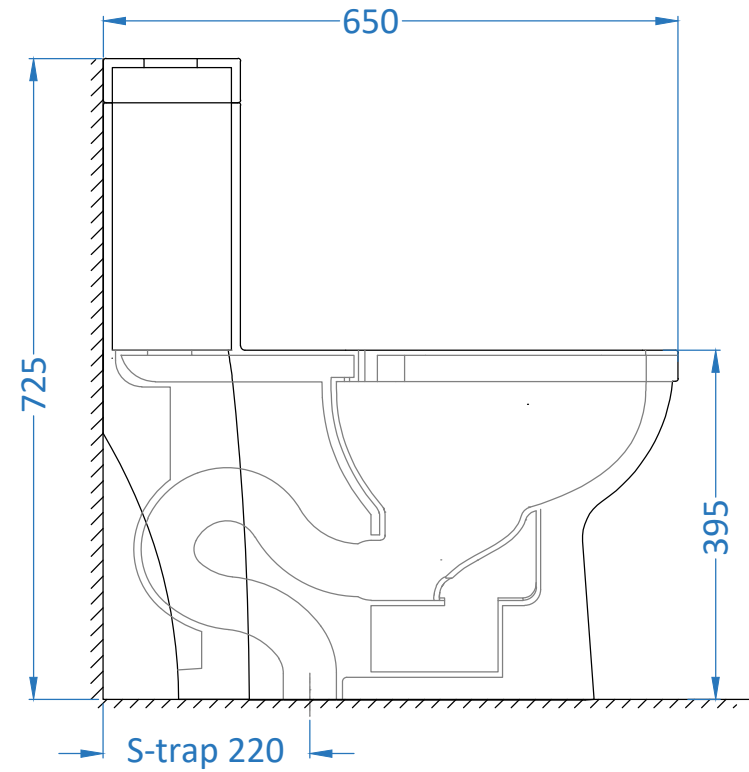

TOP VIEW

ISOMETRIC VIEW

SIDE VIEW

	ITEM CODE	
	ITEM TYPE	Capri one piece toilet S-trap 220mm
Somany Bathware Corporate Office : F-36, Sector-6, Noida - 201301, Uttar Pradesh Website : www.somanyceramics.com E-mail : marketing@somanyceramics.com Customer Service : customer.support@somanyceramics.com Toll free : 1800-1030-004	ITEM SIZE	360x650x725mm
	ALL DIMENSIONS ARE IN MM. (TOLERANCE ± 5 MM)	