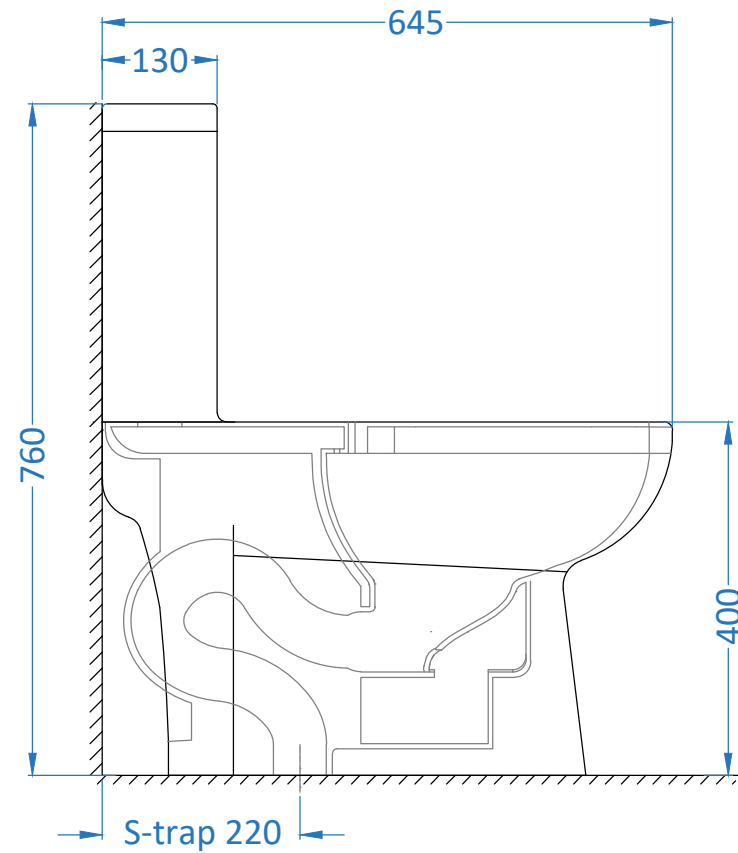

TOP VIEW

SIDE VIEW

	ITEM CODE	
	ITEM TYPE	Carron one piece toilet S-trap 220mm
Somany Bathware Corporate Office : F-36, Sector-6, Noida - 201301, Uttar Pradesh Website : www.somanyceramics.com E-mail : marketing@somanyceramics.com Customer Service : customer.support@somanyceramics.com Toll free : 1800-1030-004	ITEM SIZE	365x645x760mm
	ALL DIMENSIONS ARE IN MM. (TOLERANCE ± 5 MM)	