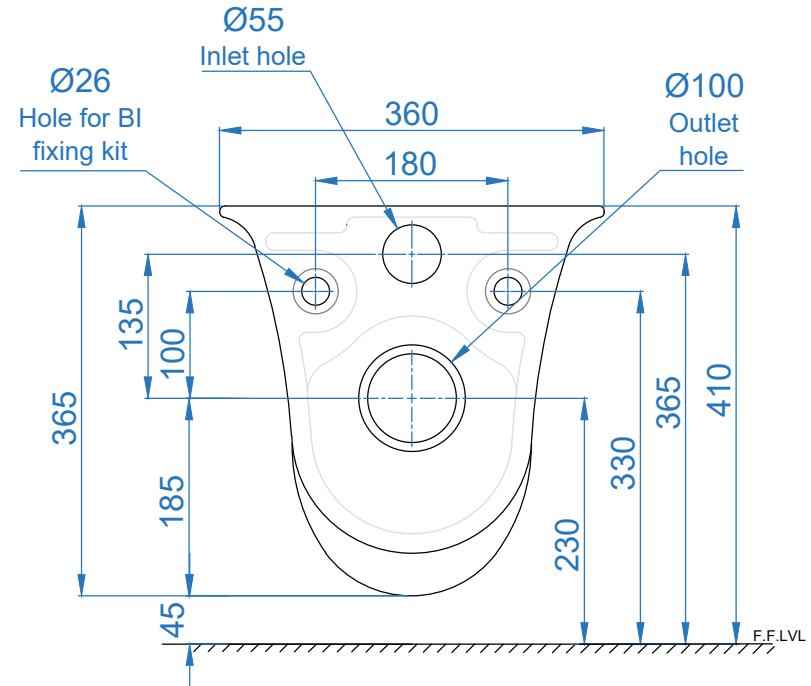

TOP VIEW

SIDE VIEW

BACK VIEW

	ITEM CODE	
	ITEM TYPE	CELESTE Wall Hung WC
Somany Bathware Corporate Office : F-36, Sector-6, Noida - 201301, Uttar Pradesh Website : www.somanyceramics.com E-mail : marketing@somanyceramics.com Customer Service : customer.support@somanyceramics.com Toll free : 1800-1030-004	ITEM SIZE	360x490x365mm
	ALL DIMENSIONS ARE IN MM. (TOLERANCE ± 5 MM)	