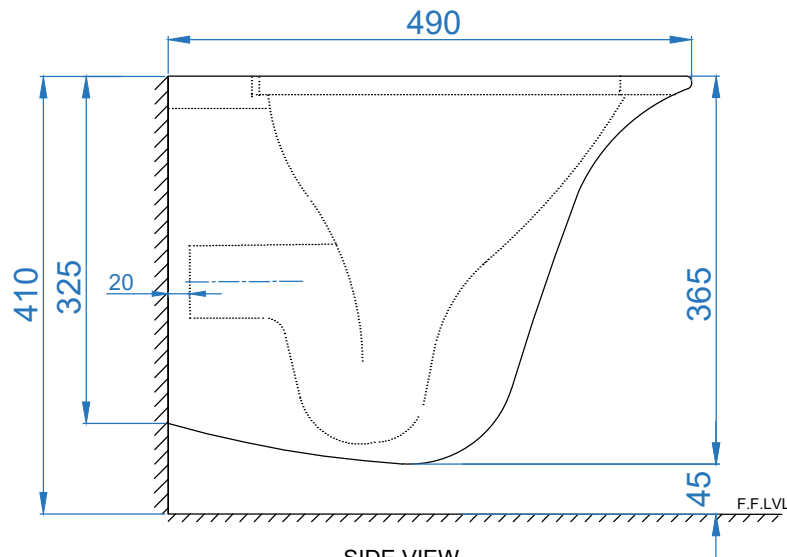

TOP VIEW

SIDE VIEW

BACK VIEW

	ITEM CODE	
	ITEM TYPE	CELESTE Wall Hung WC
Somany Bathware Corporate Office : F-36, Sector-6, Noida - 201301, Uttar Pradesh Website : www.somanyceramics.com E-mail : marketing@somanyceramics.com Customer Service : customer.support@somanyceramics.com Toll free : 1800-1030-004	ITEM SIZE	360x490x365mm
	ALL DIMENSIONS ARE IN MM. (TOLERANCE ± 5 MM)	