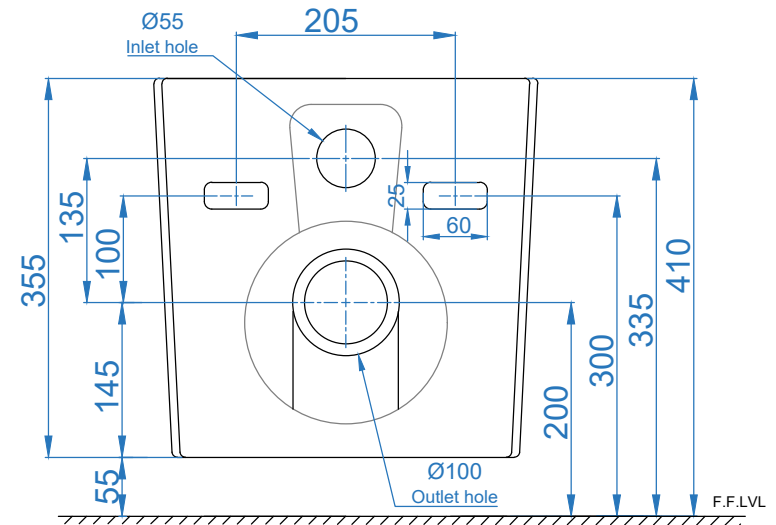

BACK VIEW

SOMANY
Bathware

Somany Bathware

Corporate Office : F-36, Sector-6, Noida - 201301, Uttar Pradesh
Website : www.somanyceramics.com
E-mail : marketing@somanyceramics.com
Customer Service : customer.support@somanyceramics.com
Toll free : 1800-1030-004

ITEM CODE

ITEM TYPE

ITEM SIZE

CIELO Wall Hung WC

360x575x355mm

ALL DIMENSIONS ARE IN MM.
(TOLERANCE ± 5 MM)