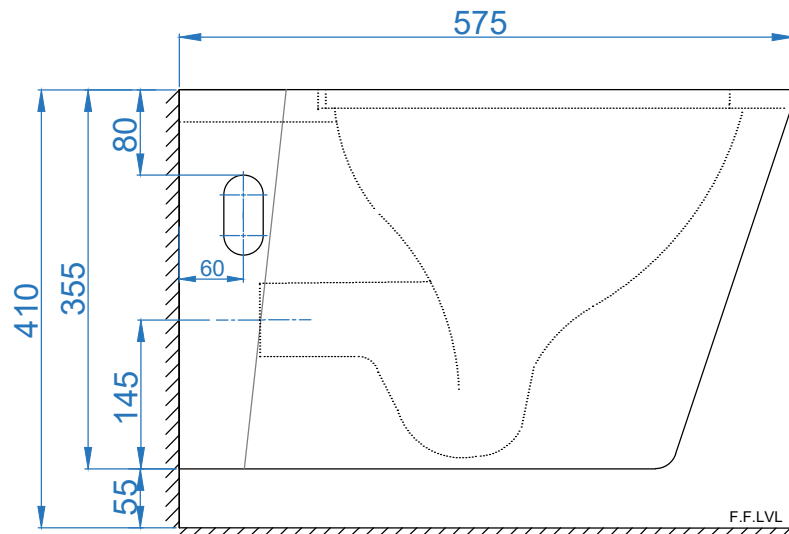

TOP VIEW

SIDE VIEW

BACK VIEW

**SOMANY**  
Bathware

**Somany Bathware**

Corporate Office : F-36, Sector-6, Noida - 201301, Uttar Pradesh  
 Website : [www.somanyceramics.com](http://www.somanyceramics.com)  
 E-mail : [marketing@somanyceramics.com](mailto:marketing@somanyceramics.com)  
 Customer Service : [customer.support@somanyceramics.com](mailto:customer.support@somanyceramics.com)  
 Toll free : 1800-1030-004

ITEM CODE

ITEM TYPE

ITEM SIZE

CIELO Wall Hung WC

360x575x355mm

ALL DIMENSIONS ARE IN MM.  
(TOLERANCE ± 5 MM)