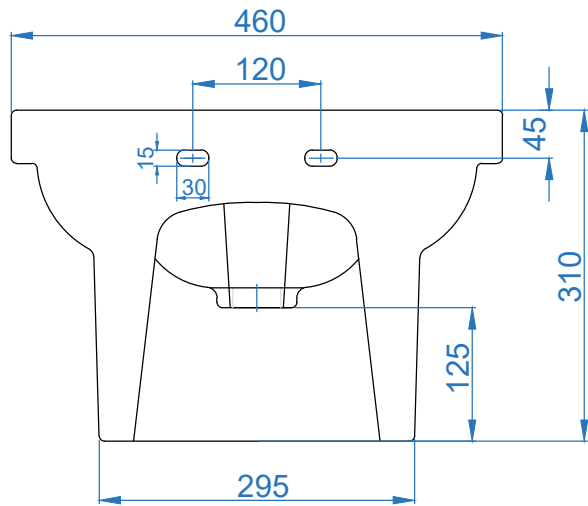

TOP VIEW

BACK VIEW

SIDE VIEW

	ITEM CODE	
	ITEM TYPE	CODIE WASH BASIN
Somany Bathware Corporate Office : F-36, Sector-6, Noida - 201301, Uttar Pradesh Website : www.somanyceramics.com E-mail : marketing@somanyceramics.com Customer Service : customer.support@somanyceramics.com Toll free : 1800-1030-004	ITEM SIZE	460x355x310mm
	ALL DIMENSIONS ARE IN MM. (TOLERANCE ± 5 MM)	