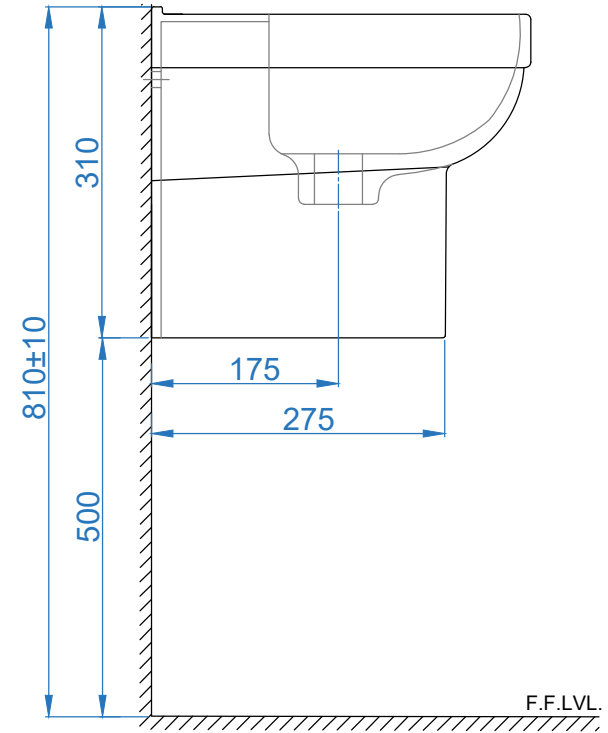

TOP VIEW

BACK VIEW

SIDE VIEW

	ITEM CODE	
	ITEM TYPE	CODIE WASH BASIN
Somany Bathware Corporate Office : F-36, Sector-6, Noida - 201301, Uttar Pradesh Website : www.somanyceramics.com E-mail : marketing@somanyceramics.com Customer Service : customer.support@somanyceramics.com Toll free : 1800-1030-004	ITEM SIZE	460x355x310mm
	ALL DIMENSIONS ARE IN MM. (TOLERANCE ± 5 MM)	