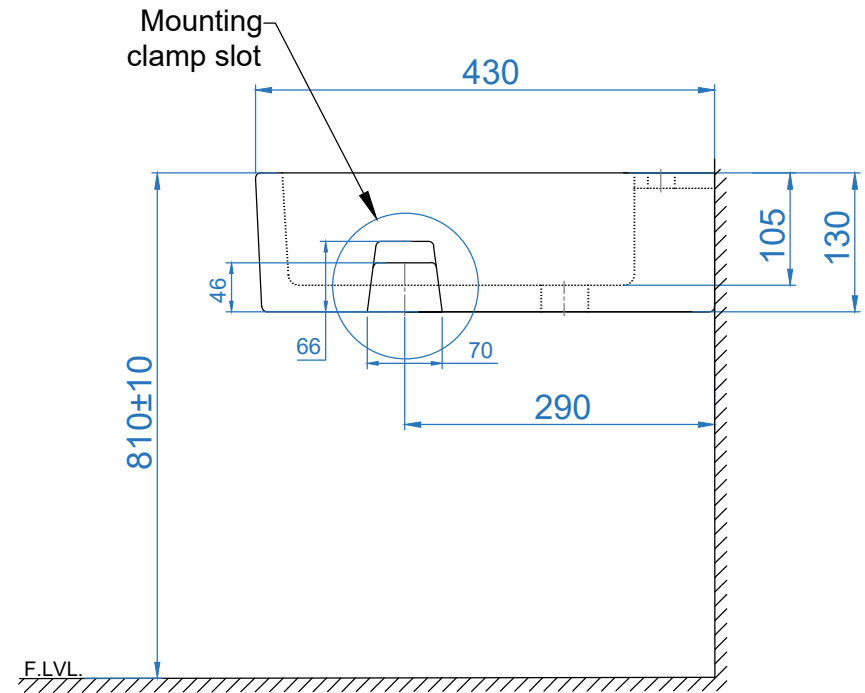

TOP VIEW

SIDE VIEW

	ITEM CODE	
	ITEM TYPE	CORNER WASH BASIN
Somany Bathware Corporate Office : F-36, Sector-6, Noida - 201301, Uttar Pradesh Website : www.somanyceramics.com E-mail : marketing@somanyceramics.com Customer Service : customer.support@somanyceramics.com Toll free : 1800-1030-004	ITEM SIZE	560x430x130mm
	ALL DIMENSIONS ARE IN MM. (TOLERANCE ± 5 MM)	