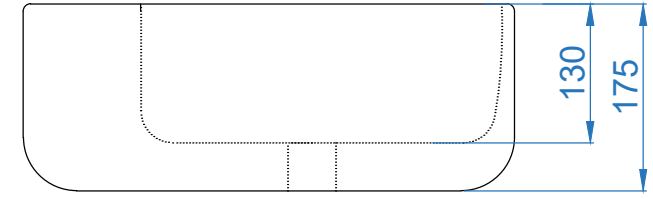

TOP VIEW

SIDE VIEW

BACK VIEW

Note: Cedar art basin have 2 types of mounting option:

- 1- Table top mounting
- 2- Wall hung mounting

	ITEM CODE	
	ITEM TYPE	Cedar Art Basin
Somany Bathware Corporate Office : F-36, Sector-6, Noida - 201301, Uttar Pradesh Website : www.somanyceramics.com E-mail : marketing@somanyceramics.com Customer Service : customer.support@somanyceramics.com Toll free : 1800-1030-004	ITEM SIZE	455x460x175mm
	ALL DIMENSIONS ARE IN MM. (TOLERANCE ± 5 MM)	