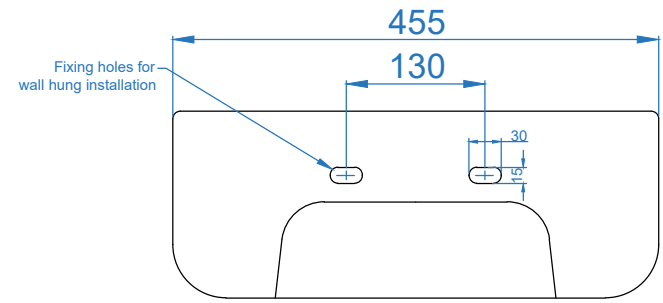

TOP VIEW

SIDE VIEW

BACK VIEW

Note: Cedar art basin have 2 types of mounting option:

- 1- Table top mounting
- 2- Wall hung mounting

	ITEM CODE	
	ITEM TYPE	Cedar Art Basin
Somany Bathware Corporate Office : F-36, Sector-6, Noida - 201301, Uttar Pradesh Website : www.somanyceramics.com E-mail : marketing@somanyceramics.com Customer Service : customer.support@somanyceramics.com Toll free : 1800-1030-004	ITEM SIZE	455x460x175mm
	ALL DIMENSIONS ARE IN MM. (TOLERANCE ± 5 MM)	