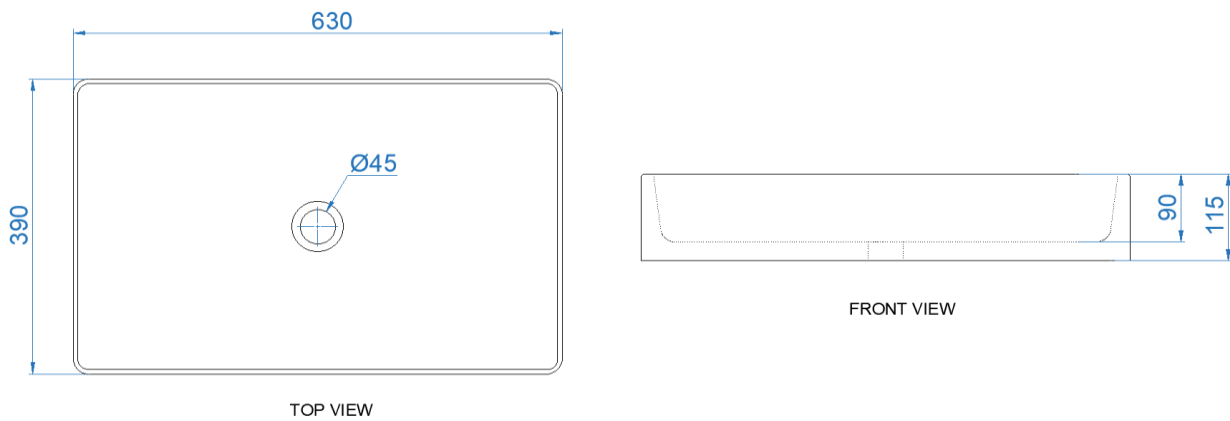

Product Image

Description	Cryston Art Basin	
USP	Rectangular shape, large opening, thin rim.	
Colour	White	
Technical details	ID of waste outlet hole $\varnothing 45 \pm 3\text{mm}$	
	Horizontal distance between the center line of the tap hole and the center line of the waste outlet hole $\leq 210\text{mm}$	
	Vertical Outlet	
	Material: Ceramic - Vitreous China	
Product Dimensions	630x390x115mm	
Product net weight	14kg(Approx)	
Product gross weight	15.65kg(Approx)	
Certifications	EN:14688:2015	CE
	All technical dimensions are in accordance to British standards and Bureau of Indian Standards	

Product Technical Drawing

DISCLAIMER: Our every effort has been made to ensure factual accuracy, the information presented subject to changes due to requirements in different sites, markets and/ or countries. All dimensions are in mm (Tolerance ± 5 MM). Somany reserves the right to make the necessary amendments at any time without prior notice.