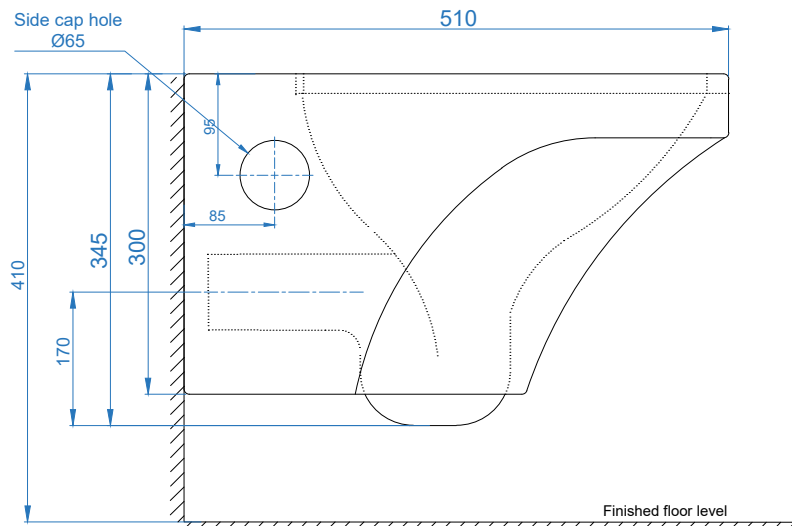

TOP VIEW

BACK VIEW

SIDE VIEW

**SOMANY**  
Bathware

**Somany Bathware**

Corporate Office : F-36, Sector-6, Noida - 201301, Uttar Pradesh  
Website : [www.somanyceramics.com](http://www.somanyceramics.com)  
E-mail : [marketing@somanyceramics.com](mailto:marketing@somanyceramics.com)  
Customer Service : [customer.support@somanyceramics.com](mailto:customer.support@somanyceramics.com)  
Toll free : 1800-1030-004

ITEM CODE

ITEM TYPE

ITEM SIZE

ALL DIMENSIONS ARE IN MM.  
(TOLERANCE ± 5 MM)

DAMAK WALL HUNG WC

360x510x345mm