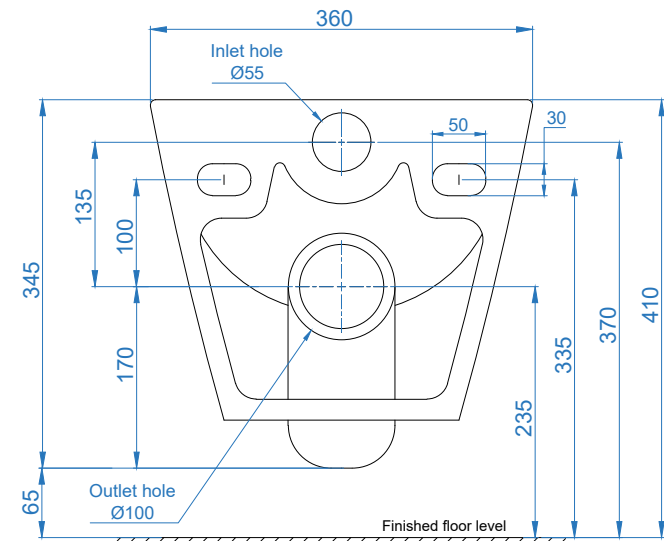

TOP VIEW

BACK VIEW

SIDE VIEW

**SOMANY**  
Bathware

**Somany Bathware**

Corporate Office : F-36, Sector-6, Noida - 201301, Uttar Pradesh  
Website : [www.somanyceramics.com](http://www.somanyceramics.com)  
E-mail : [marketing@somanyceramics.com](mailto:marketing@somanyceramics.com)  
Customer Service : [customer.support@somanyceramics.com](mailto:customer.support@somanyceramics.com)  
Toll free : 1800-1030-004

ITEM CODE

ITEM TYPE

ITEM SIZE

ALL DIMENSIONS ARE IN MM.  
(TOLERANCE ± 5 MM)

DAMAK WALL HUNG WC

360x510x345mm