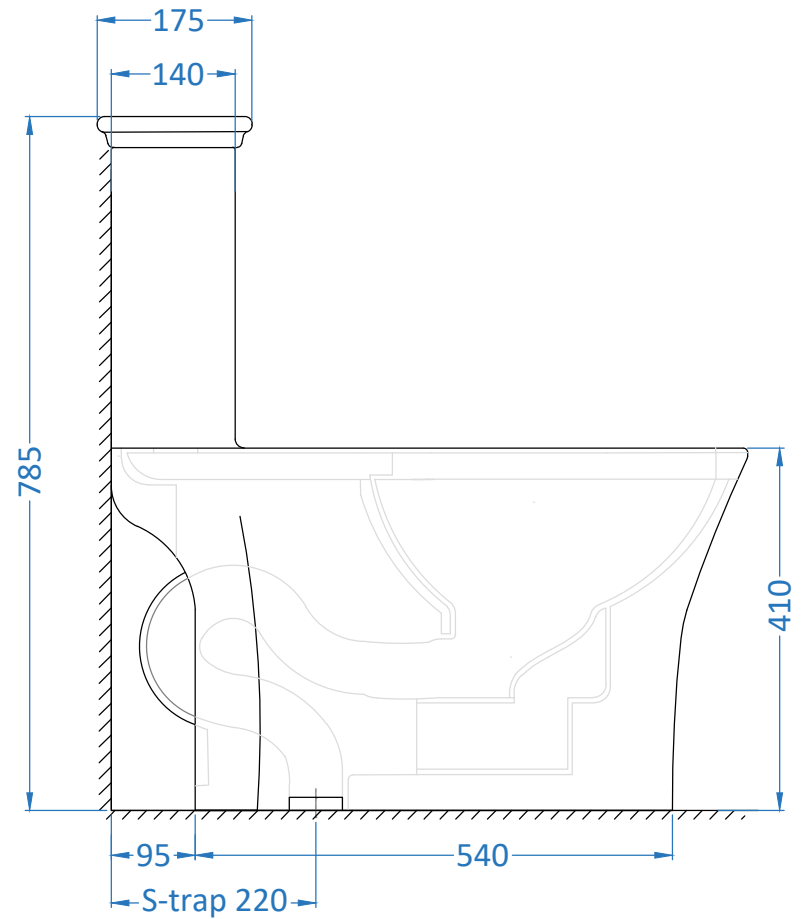

TOP VIEW

SIDE VIEW

	ITEM CODE	
	ITEM TYPE	DENISE One Piece Toilet S-trap 220mm
<b>Somany Bathware</b> Corporate Office : F-36, Sector-6, Noida - 201301, Uttar Pradesh Website : <a href="http://www.somanyceramics.com">www.somanyceramics.com</a> E-mail : <a href="mailto:marketing@somanyceramics.com">marketing@somanyceramics.com</a> Customer Service : <a href="mailto:customer.support@somanyceramics.com">customer.support@somanyceramics.com</a> Toll free : 1800-1030-004	ITEM SIZE	435x720x785mm
		ALL DIMENSIONS ARE IN MM. (TOLERANCE ± 5 MM)