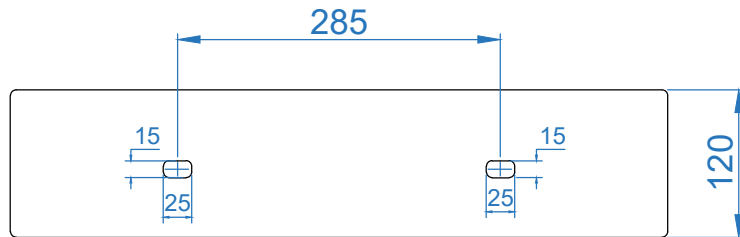

SIDE VIEW

Note: EVA art basin have 2 types of mounting option:
 1- Table top mounting
 2- Wall hung mounting

	ITEM CODE	
	ITEM TYPE	EIFFEL PLUS Art Basin
Somany Bathware Corporate Office : F-36, Sector-6, Noida - 201301, Uttar Pradesh Website : www.somanyceramics.com E-mail : marketing@somanyceramics.com Customer Service : customer.support@somanyceramics.com Toll free : 1800-1030-004	ITEM SIZE	580x435x120mm
	ALL DIMENSIONS ARE IN MM. (TOLERANCE ± 5 MM)	