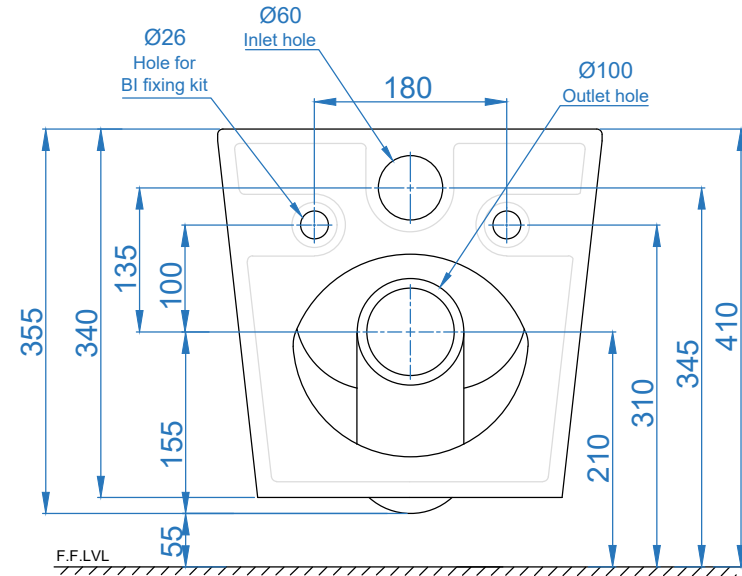

BACK VIEW

SOMANY
Bathware

Somany Bathware

Corporate Office : F-36, Sector-6, Noida - 201301, Uttar Pradesh
Website : www.somanyceramics.com
E-mail : marketing@somanyceramics.com
Customer Service : customer.support@somanyceramics.com
Toll free : 1800-1030-004

ITEM CODE

ITEM TYPE

ITEM SIZE

ALL DIMENSIONS ARE IN MM.
(TOLERANCE ± 5 MM)

EIFFEL PLUS Wall Hung WC

360x510x355mm