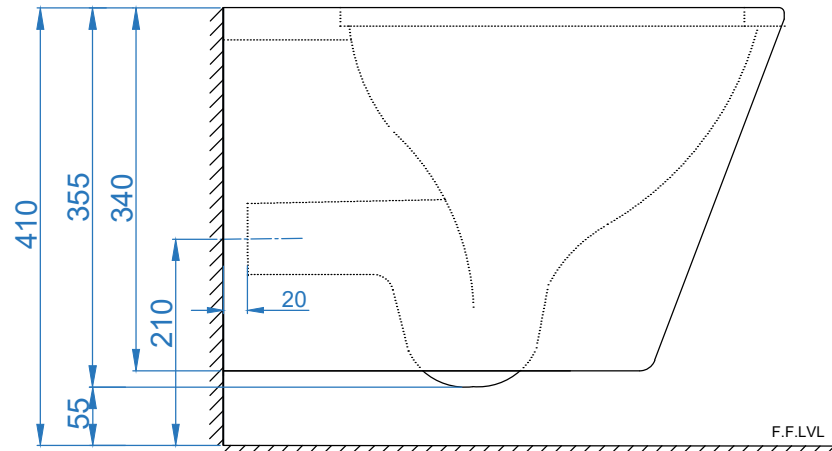

SIDE VIEW

SOMANY
Bathware

Somany Bathware

Corporate Office : F-36, Sector-6, Noida - 201301, Uttar Pradesh
Website : www.somanyceramics.com
E-mail : marketing@somanyceramics.com
Customer Service : customer.support@somanyceramics.com
Toll free : 1800-1030-004

ITEM CODE

ITEM TYPE

ITEM SIZE

ALL DIMENSIONS ARE IN MM.
(TOLERANCE ± 5 MM)

EIFFEL PLUS Wall Hung WC

360x510x355mm