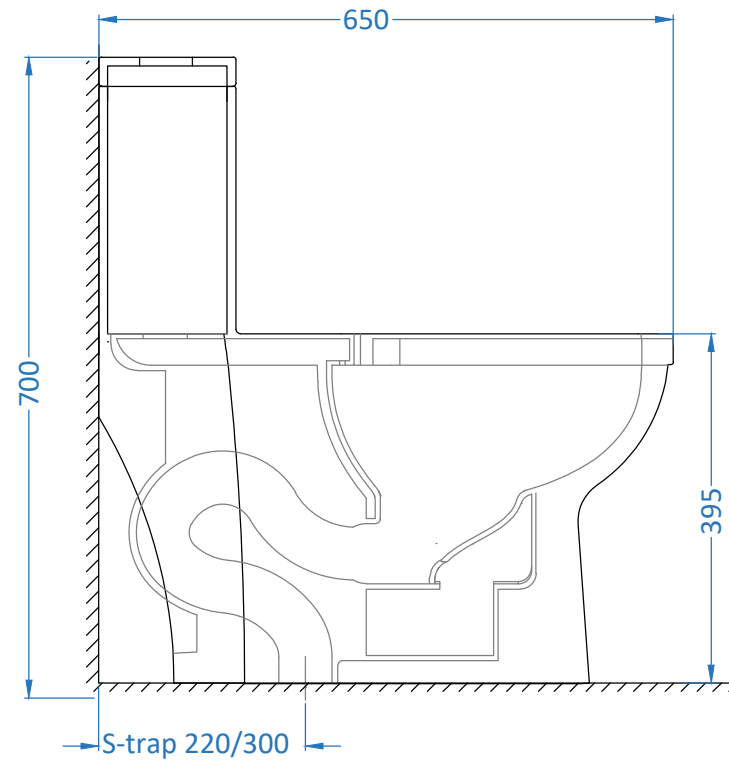

TOP VIEW

SIDE VIEW

	ITEM CODE	
	ITEM TYPE	Fascino one piece toilet S-trap 220mm
<b>Somany Bathware</b> Corporate Office : F-36, Sector-6, Noida - 201301, Uttar Pradesh Website : <a href="http://www.somanyceramics.com">www.somanyceramics.com</a> E-mail : <a href="mailto:marketing@somanyceramics.com">marketing@somanyceramics.com</a> Customer Service : <a href="mailto:customer.support@somanyceramics.com">customer.support@somanyceramics.com</a> Toll free : 1800-1030-004	ITEM SIZE	350x650x700mm
	ALL DIMENSIONS ARE IN MM. (TOLERANCE ± 5 MM)	