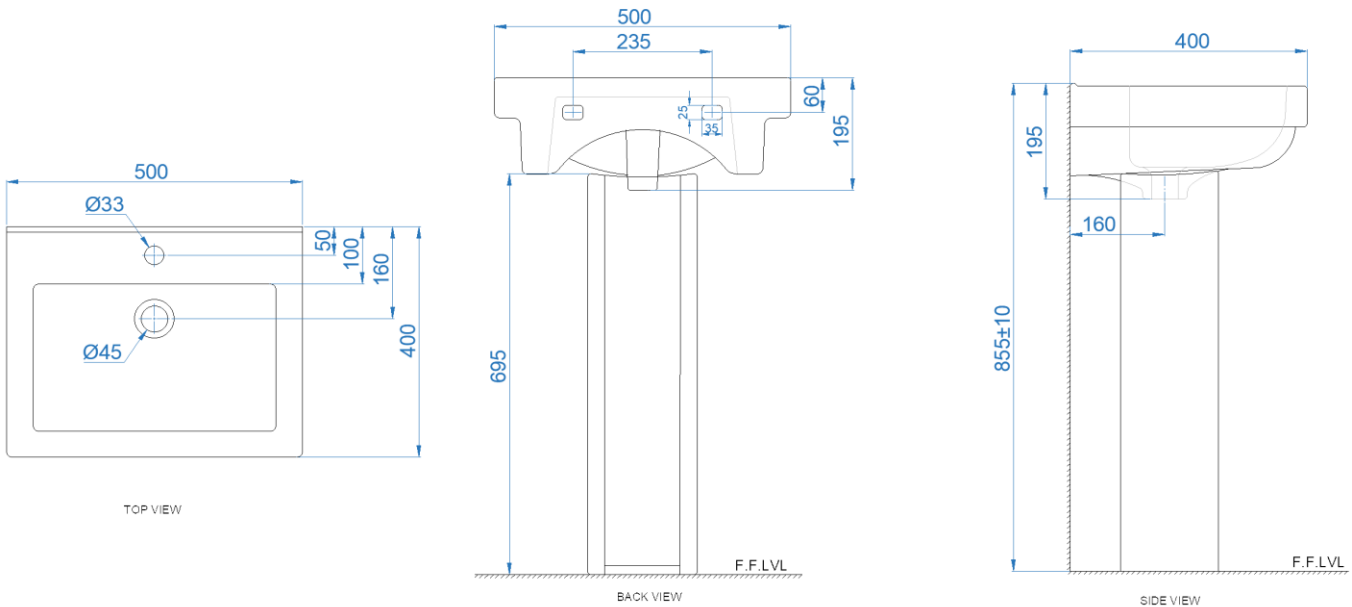

Product Image

Description	FIANA WASH BASIN WITH FULL PEDESTAL
USP	Square shape basin with tap hole, elongated installation holes, compatible as full and half pedestal, large bowl opening, anti splash deep bowl, aesthetic design.
Colour	White
Technical details	Diameter of tap hole $\varnothing 33 \pm 2$
	ID of waste outlet hole $\varnothing 45 \pm 3$
	Horizontal distance between the centre line of tap hole and centre line of the waste outlet hole $\leq 110$ mm
	Vertical Outlet
	Material: Ceramic - Vitreous China
Product Dimensions	500x400x855mm
Product net weight	26.3kg(Approx)
Product gross weight	28kg(Approx)
Certifications	EN:14688:2015 All technical dimensions are in accordance to British standards and Bureau of Indian Standards

Product Technical Drawing

DISCLAIMER: Our every effort has been made to ensure factual accuracy, the information presented subject to changes due to requirements in different sites, markets and/ or countries. All dimensions are in mm (Tolerance  $\pm 5$  MM). Somany reserves the right to make the necessary amendments at any time without prior notice.