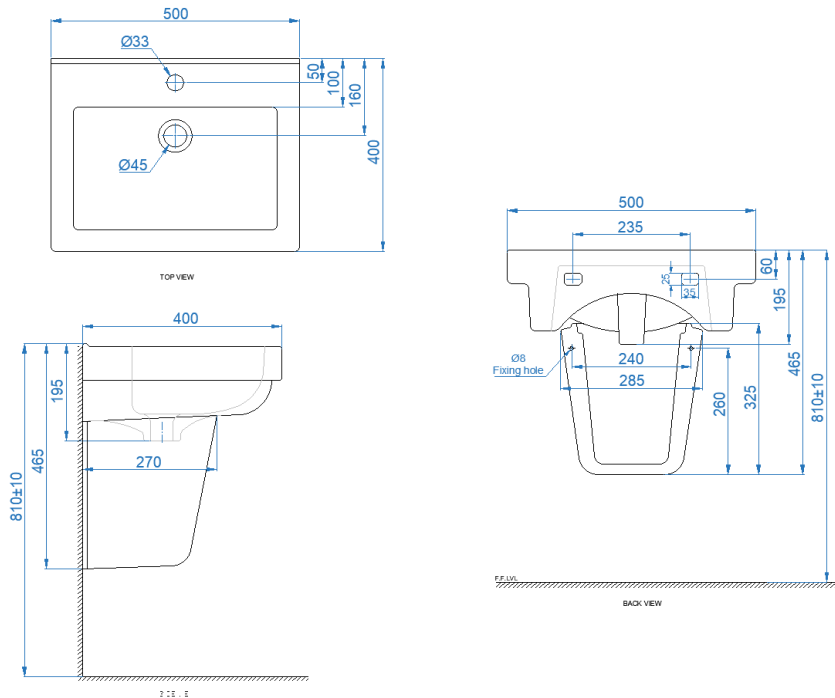

Product Image

Description	FIANA WASH BASIN WITH FULL PEDESTAL	
USP	Square shape basin with tap hole, elongated installation holes, compatible as full and half pedestal, large bowl opening, anti splash deep bowl, aesthetic design.	
Colour	White	
Technical details	Diameter of tap hole $\varnothing 33 \pm 2$	
	ID of waste outlet hole $\varnothing 45 \pm 3$	
	Horizontal distance between the centre line of tap hole and centre line of the waste outlet hole $\leq 110$ mm	
	Vertical Outlet	
	Material: Ceramic - Vitreous China	
Product Dimensions	500x400x465mm	
Product net weight	21.9kg(Approx)	
Product gross weight	23.7kg(Approx)	
Certifications	EN:14688:2015 All technical dimensions are in accordance to British standards and Bureau of Indian Standards	<b>CE</b>

Product Technical Drawing

DISCLAIMER: Our every effort has been made to ensure factual accuracy, the information presented subject to changes due to requirements in different sites, markets and/ or countries. All dimensions are in mm (Tolerance  $\pm 5$  MM). Somany reserves the right to make the necessary amendments at any time without prior notice.