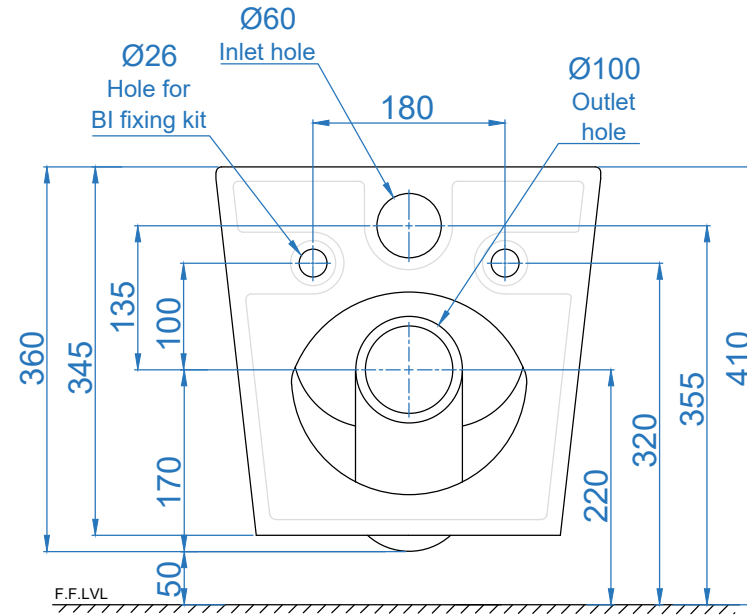

TOP VIEW

BACK VIEW

SIDE VIEW

	ITEM CODE	
	ITEM TYPE	FINT Wall Hung WC
Somany Bathware Corporate Office : F-36, Sector-6, Noida - 201301, Uttar Pradesh Website : www.somanyceramics.com E-mail : marketing@somanyceramics.com Customer Service : customer.support@somanyceramics.com Toll free : 1800-1030-004	ITEM SIZE	360x525x360mm
	ALL DIMENSIONS ARE IN MM. (TOLERANCE ± 5 MM)	