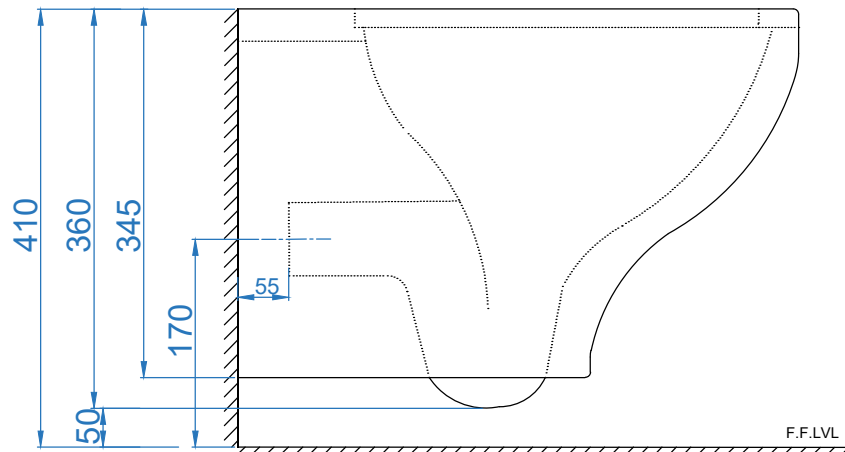

TOP VIEW

BACK VIEW

SIDE VIEW

	ITEM CODE	
	ITEM TYPE	FINT Wall Hung WC
Somany Bathware Corporate Office : F-36, Sector-6, Noida - 201301, Uttar Pradesh Website : www.somanyceramics.com E-mail : marketing@somanyceramics.com Customer Service : customer.support@somanyceramics.com Toll free : 1800-1030-004	ITEM SIZE	360x525x360mm
	ALL DIMENSIONS ARE IN MM. (TOLERANCE ± 5 MM)	