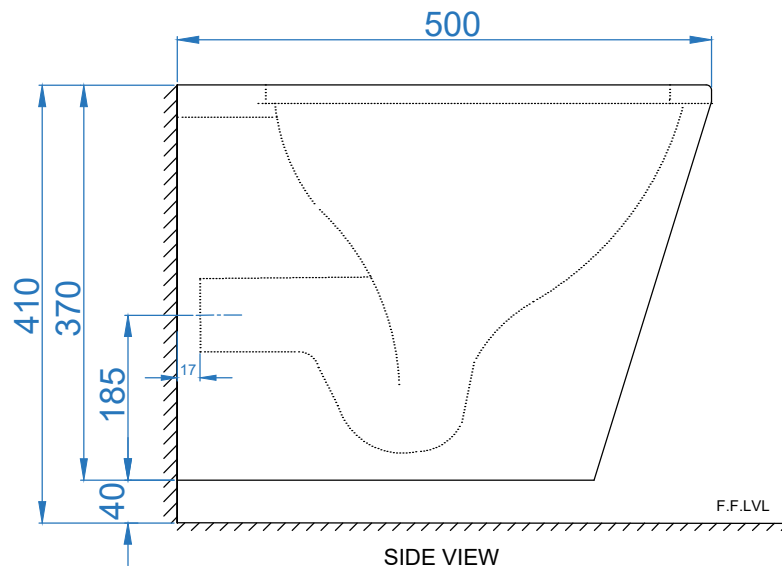

TOP VIEW

SIDE VIEW

BACK VIEW

 <p>Somany Bathware Corporate Office : F-36, Sector-6, Noida - 201301, Uttar Pradesh Website : www.somanyceramics.com E-mail : marketing@somanyceramics.com Customer Service : customer.support@somanyceramics.com Toll free : 1800-1030-004</p>	ITEM CODE	
	ITEM TYPE	FRAME Wall Hung WC
	ITEM SIZE	345x500x370mm
	ALL DIMENSIONS ARE IN MM. (TOLERANCE ± 5 MM)	