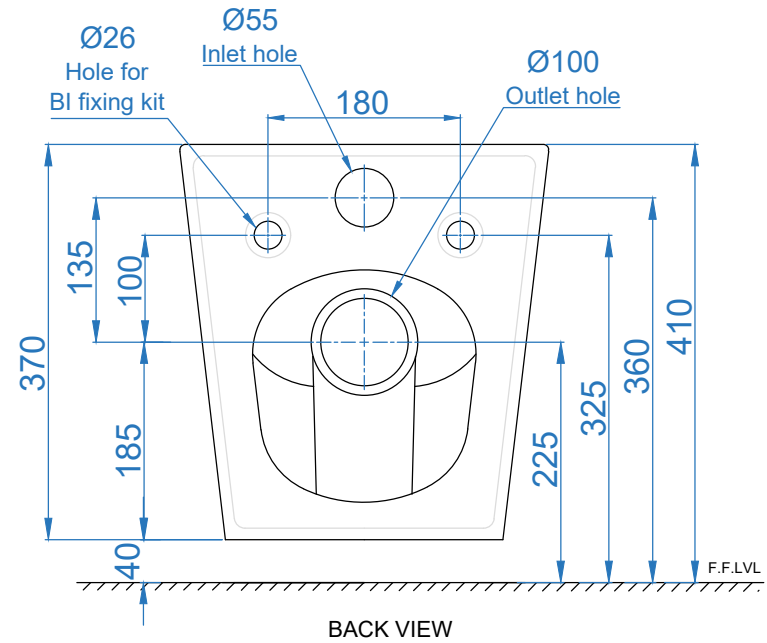

TOP VIEW

SIDE VIEW

BACK VIEW

 <p>Somany Bathware Corporate Office : F-36, Sector-6, Noida - 201301, Uttar Pradesh Website : www.somanyceramics.com E-mail : marketing@somanyceramics.com Customer Service : customer.support@somanyceramics.com Toll free : 1800-1030-004</p>	ITEM CODE	
	ITEM TYPE	FRAME Wall Hung WC
	ITEM SIZE	345x500x370mm
	ALL DIMENSIONS ARE IN MM. (TOLERANCE ± 5 MM)	