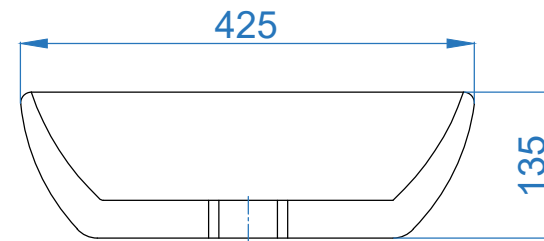

TOP VIEW

FRONT VIEW

<p>SOMANY Bathware</p> <p>Somany Bathware Corporate Office : F-36, Sector-6, Noida - 201301, Uttar Pradesh Website : www.somanyceramics.com E-mail : marketing@somanyceramics.com Customer Service : customer.support@somanyceramics.com Toll free : 1800-1030-004</p>	ITEM CODE	
	ITEM TYPE	Femme Art basin
	ITEM SIZE	425x425x135mm
	ALL DIMENSIONS ARE IN MM. (TOLERANCE ± 5 MM)	