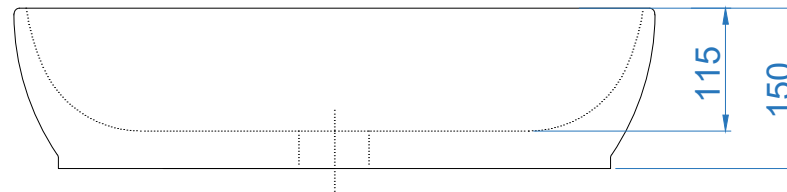

BACK VIEW

SOMANY
Bathware

Somany Bathware

Corporate Office : F-36, Sector-6, Noida - 201301, Uttar Pradesh
Website : www.somanyceramics.com
E-mail : marketing@somanyceramics.com
Customer Service : customer.support@somanyceramics.com
Toll free : 1800-1030-004

ITEM CODE

ITEM TYPE

ITEM SIZE

GLOSTER Art Basin

600x400x150mm

ALL DIMENSIONS ARE IN MM.
(TOLERANCE ± 5 MM)