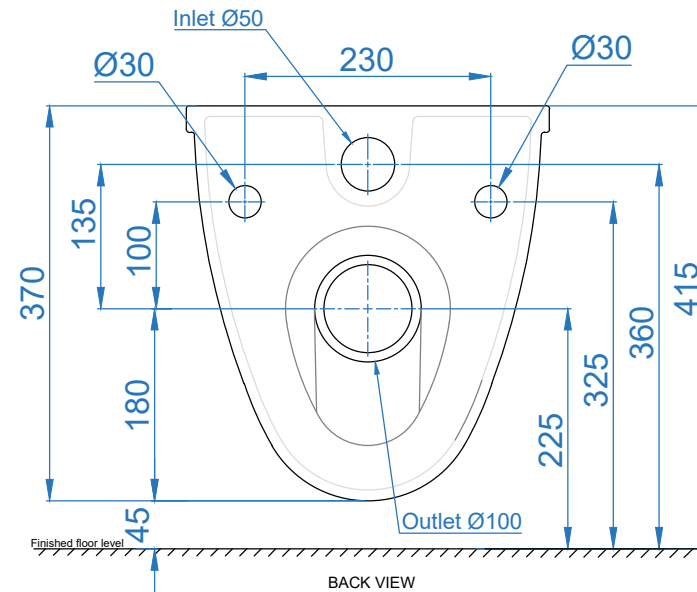

TOP VIEW

BACK VIEW

SIDE VIEW

	ITEM CODE	
	ITEM TYPE	Gennie wall hung wc
Somany Bathware Corporate Office : F-36, Sector-6, Noida - 201301, Uttar Pradesh Website : www.somanyceramics.com E-mail : marketing@somanyceramics.com Customer Service : customer.support@somanyceramics.com Toll free : 1800-1030-004	ITEM SIZE	340x490x370mm
	ALL DIMENSIONS ARE IN MM. (TOLERANCE ± 5 MM)	