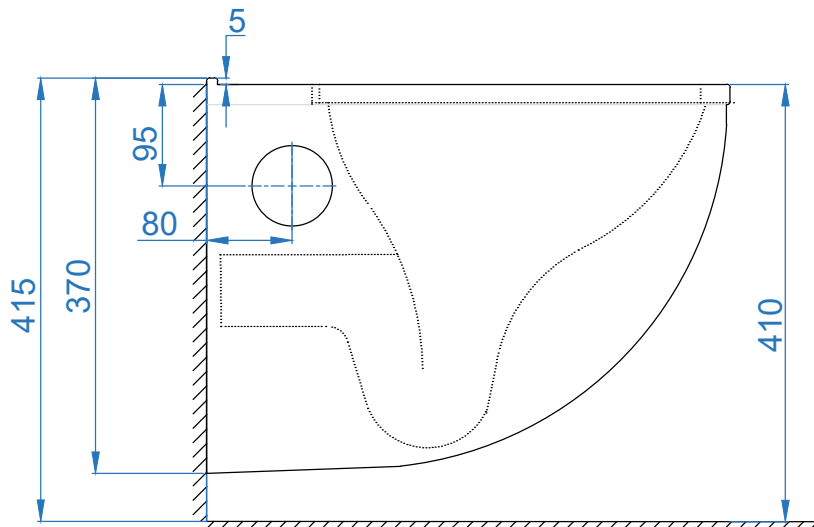

TOP VIEW

BACK VIEW

SIDE VIEW

	ITEM CODE	
	ITEM TYPE	Gennie wall hung wc
Somany Bathware Corporate Office : F-36, Sector-6, Noida - 201301, Uttar Pradesh Website : www.somanyceramics.com E-mail : marketing@somanyceramics.com Customer Service : customer.support@somanyceramics.com Toll free : 1800-1030-004	ITEM SIZE	340x490x370mm
	ALL DIMENSIONS ARE IN MM. (TOLERANCE ± 5 MM)	