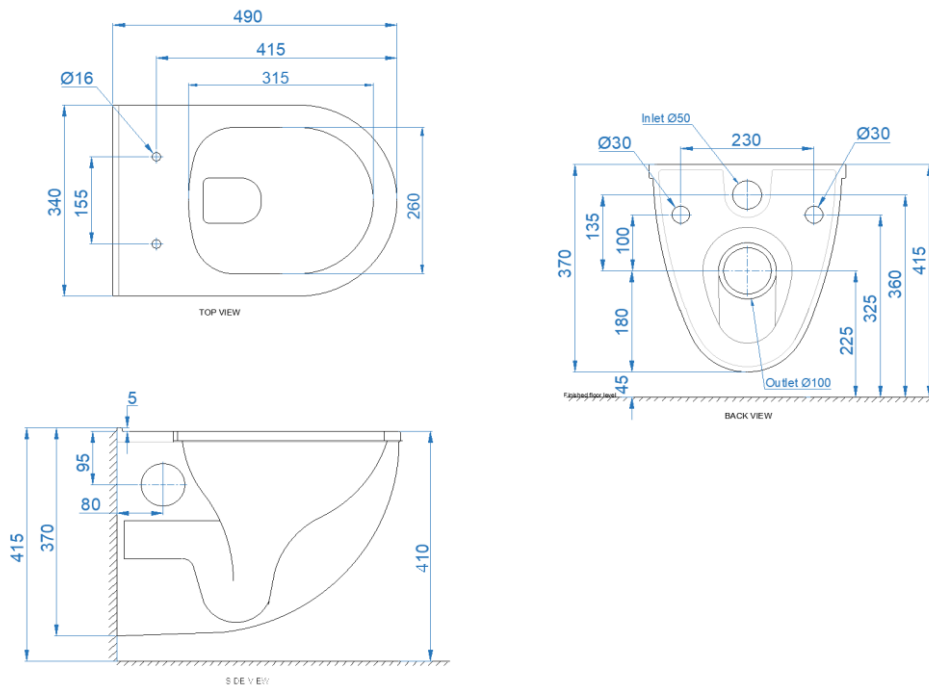

Product Images

Description	Gennie wall hung wc
USP	Open rim, round shape, easy installation, suitable for the smaller size washroom, dual flush 3/6 ltr, soft close PP seat cover.
Colour	White
Technical details	Internal diameter of inlet hole $\varnothing 50 \pm 3$ mm
	External diameter of outlet hole $\varnothing 100 \pm 5$ mm
	Regular & dual advantages
	Horizontal outlet
	Material: Ceramic - Vitreous China
Product Dimensions	340x490x370mm
Product net weight	19.6kg(Approx)
Product gross weight	22.9kg(Approx)
Certifications	EN:14688:2015 All technical dimensions are in accordance to British standards and Bureau of Indian Standards
Accessories provided	Seat cover, Rag bolt, inlet & outlet gasket.

Product Technical Drawing

DISCLAIMER: Our every effort has been made to ensure factual accuracy, the information presented subject to changes due to requirements in different sites, markets and/ or countries. All dimensions are in mm (Tolerance ± 5 MM). Somany reserves the right to make the necessary amendments at any time without prior notice.