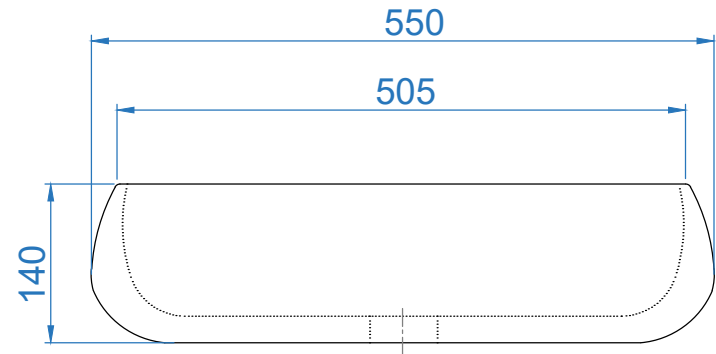

TOP VIEW

SIDE VIEW

	ITEM CODE	
	ITEM TYPE	IMPREZA ART BASIN
Somany Bathware Corporate Office : F-36, Sector-6, Noida - 201301, Uttar Pradesh Website : www.somanyceramics.com E-mail : marketing@somanyceramics.com Customer Service : customer.support@somanyceramics.com Toll free : 1800-1030-004	ITEM SIZE	550x440x140mm
	ALL DIMENSIONS ARE IN MM. (TOLERANCE ± 5 MM)	