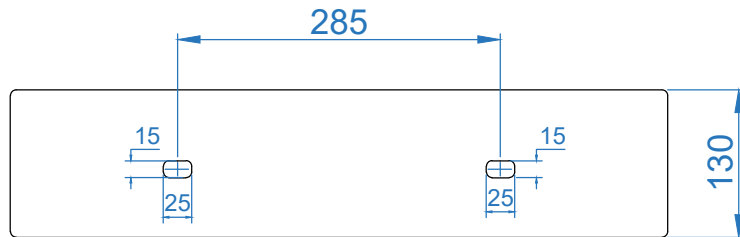

SIDE VIEW

Note: EVA art basin have 2 types of mounting option:
 1- Table top mounting
 2- Wall hung mounting

SOMANY Bathware	ITEM CODE	
	ITEM TYPE	Jazz plus Art wash basin
Somany Bathware Corporate Office : F-36, Sector-6, Noida - 201301, Uttar Pradesh Website : www.somanyceramics.com E-mail : marketing@somanyceramics.com Customer Service : customer.support@somanyceramics.com Toll free : 1800-1030-004	ITEM SIZE	580x435x130mm
	ALL DIMENSIONS ARE IN MM. (TOLERANCE ± 5 MM)	