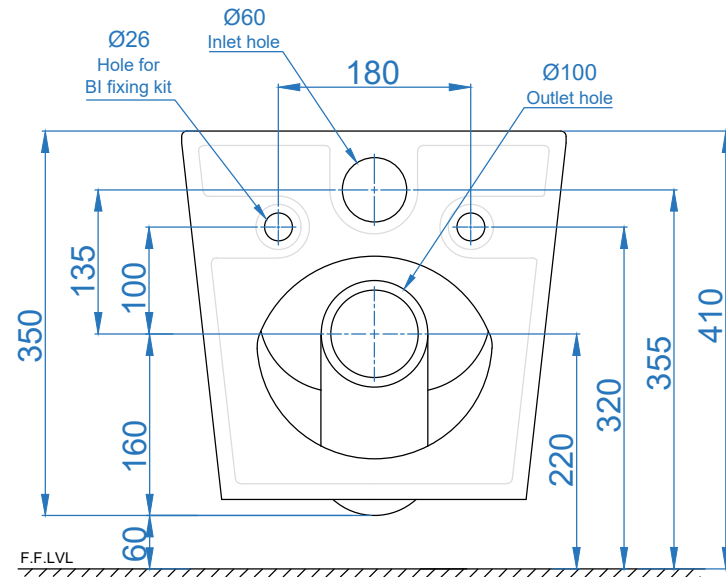

BACK VIEW

SOMANY
Bathware

Somany Bathware
Corporate Office : F-36, Sector-6, Noida - 201301, Uttar Pradesh
Website : www.somanyceramics.com
E-mail : marketing@somanyceramics.com
Customer Service : customer.support@somanyceramics.com
Toll free : 1800-1030-004

ITEM CODE

ITEM TYPE

ITEM SIZE

JAZZ PLUS Wall Hung WC

340x490x350mm

ALL DIMENSIONS ARE IN MM.
(TOLERANCE $\pm$ 5 MM)