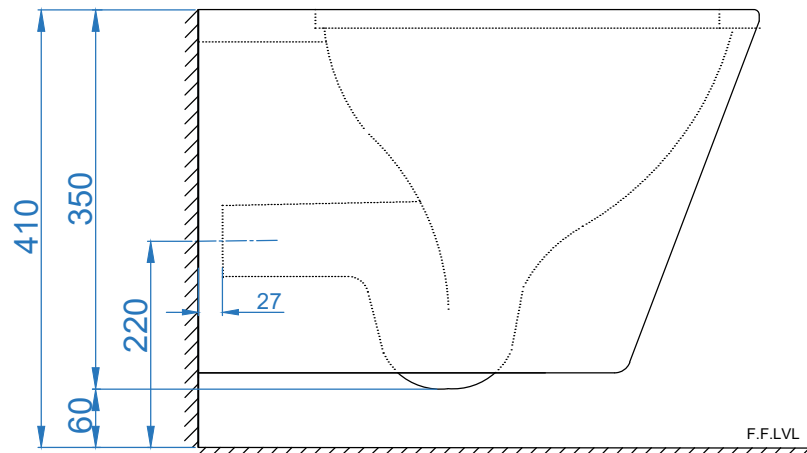

SIDE VIEW

SOMANY
Bathware

Somany Bathware
Corporate Office : F-36, Sector-6, Noida - 201301, Uttar Pradesh
Website : www.somanyceramics.com
E-mail : marketing@somanyceramics.com
Customer Service : customer.support@somanyceramics.com
Toll free : 1800-1030-004

ITEM CODE

ITEM TYPE

ITEM SIZE

JAZZ PLUS Wall Hung WC

340x490x350mm

ALL DIMENSIONS ARE IN MM.
(TOLERANCE $\pm$ 5 MM)