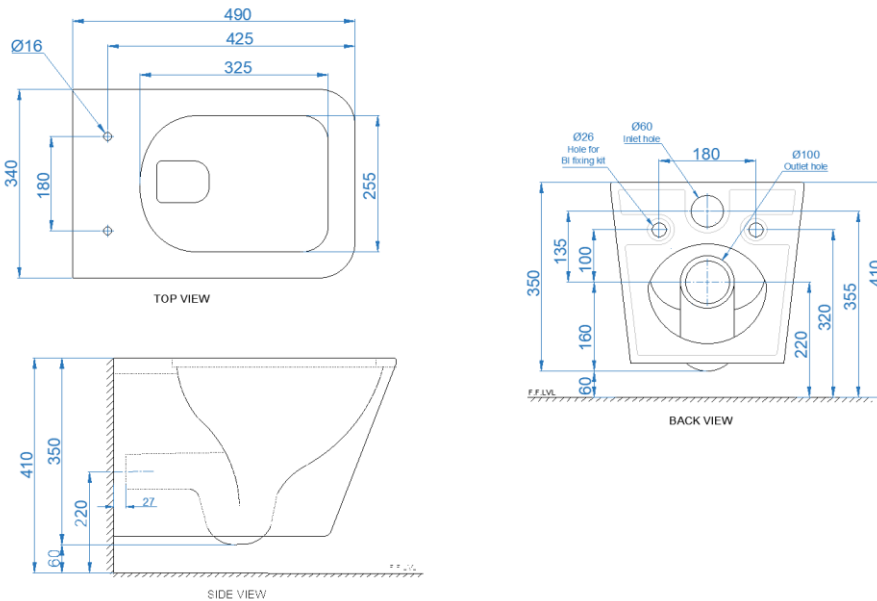

Product Images

Description	JAZZ PLUS Wall Hung WC
USP	Square- shape with Blind installation provision, rimless design, hassle free installation, dual flush, 3/6 lpf, soft close with top fixing slim seat cover.
Colour	White, black matt, grey matt.
Technical details	Internal diameter of inlet hole $\varnothing 60 \pm 3$ mm
	External diameter of outlet hole $\varnothing 100 \pm 5$ mm
	Regular and dual flush advantages
	Blind installation provision
	Horizontal Outlet
	Material: Ceramic - Vitreous China
Product Dimensions	340x490x350mm
Product net weight	23.5kg(Approx)
Product gross weight	28kg(Approx)
Certifications	EN:14688:2015 All technical dimensions are in accordance to British standards and Bureau of Indian Standards
Accessories provided	Seat cover, Blind installation kit, inlet & outlet gasket.

Product Technical Drawing

DISCLAIMER: Our every effort has been made to ensure factual accuracy, the information presented subject to changes due to requirements in different sites, markets and/ or countries. All dimensions are in mm (Tolerance ± 5 MM). Somany reserves the right to make the necessary amendments at any time without prior notice.