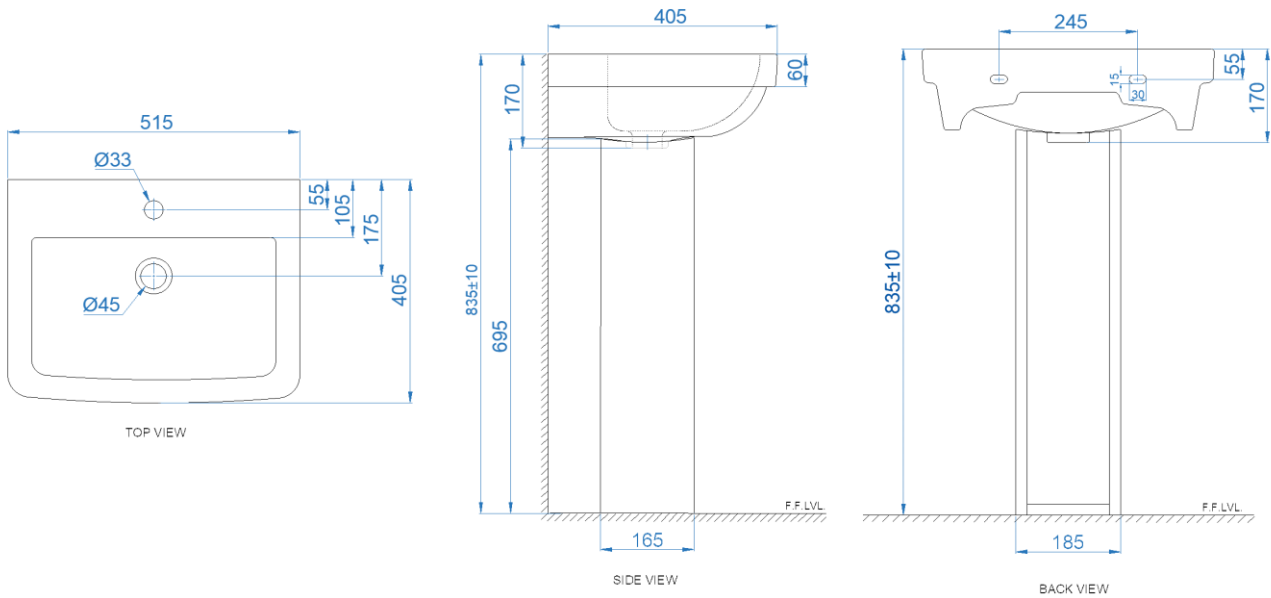

Product Image

Description	JUPITER WASH BASIN WITH FULL PEDESTAL
USP	Square shape with tap hole, elongated fixing holes, suitable for smaller bathrooms, compatible with full and half pedestal, aesthetic design.
Colour	White
Technical details	Diameter of tap hole $\varnothing 33 \pm 2$
	ID of waste outlet hole $\varnothing 45 \pm 3$
	Horizontal distance between the centre line of tap hole and centre line of the waste outlet hole $\leq 120\text{mm}$
	Vertical Outlet
	Material: Ceramic - Vitreous China
Product Dimensions	515x405x835mm
Product net weight	25.9kg(Approx)
Product gross weight	27.5kg(Approx)
Certifications	EN:14688:2015 All technical dimensions are in accordance to British standards and Bureau of Indian Standards

Product Technical Drawing

DISCLAIMER: Our every effort has been made to ensure factual accuracy, the information presented subject to changes due to requirements in different sites, markets and/ or countries. All dimensions are in mm (Tolerance  $\pm 5$  MM). Somany reserves the right to make the necessary amendments at any time without prior notice.