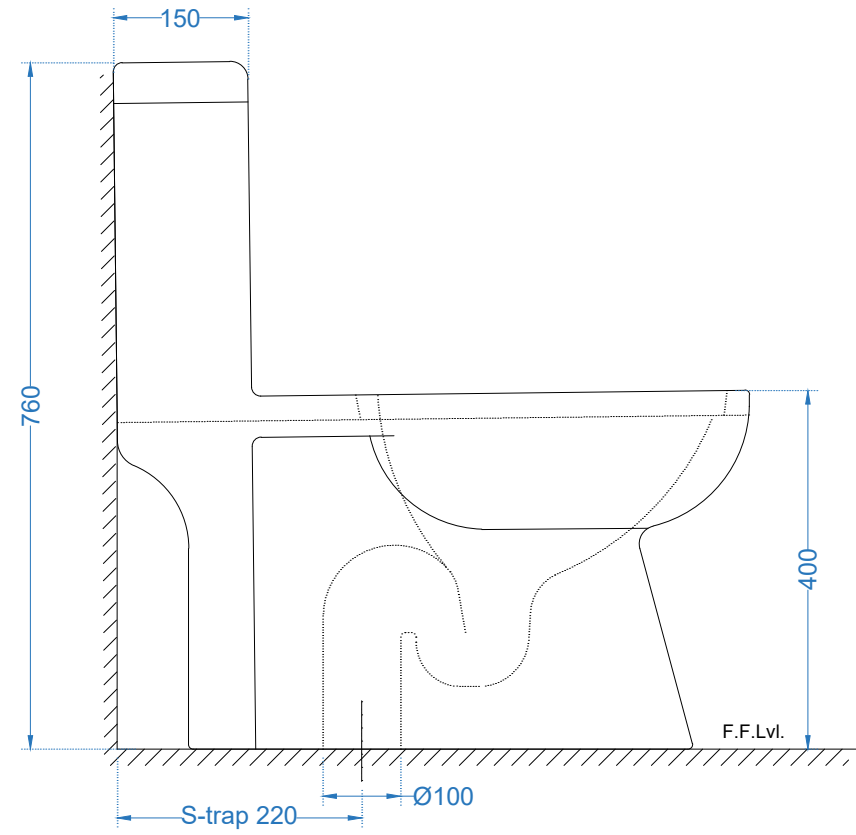

TOP VIEW

SIDE VIEW

	ITEM CODE	
	ITEM TYPE	Jupiter One Piece Toilet S-trap 220mm
Somany Bathware Corporate Office : F-36, Sector-6, Noida - 201301, Uttar Pradesh Website : www.somanyceramics.com E-mail : marketing@somanyceramics.com Customer Service : customer.support@somanyceramics.com Toll free : 1800-1030-004	ITEM SIZE	355x665x760mm
		ALL DIMENSIONS ARE IN MM. (TOLERANCE ± 5 MM)