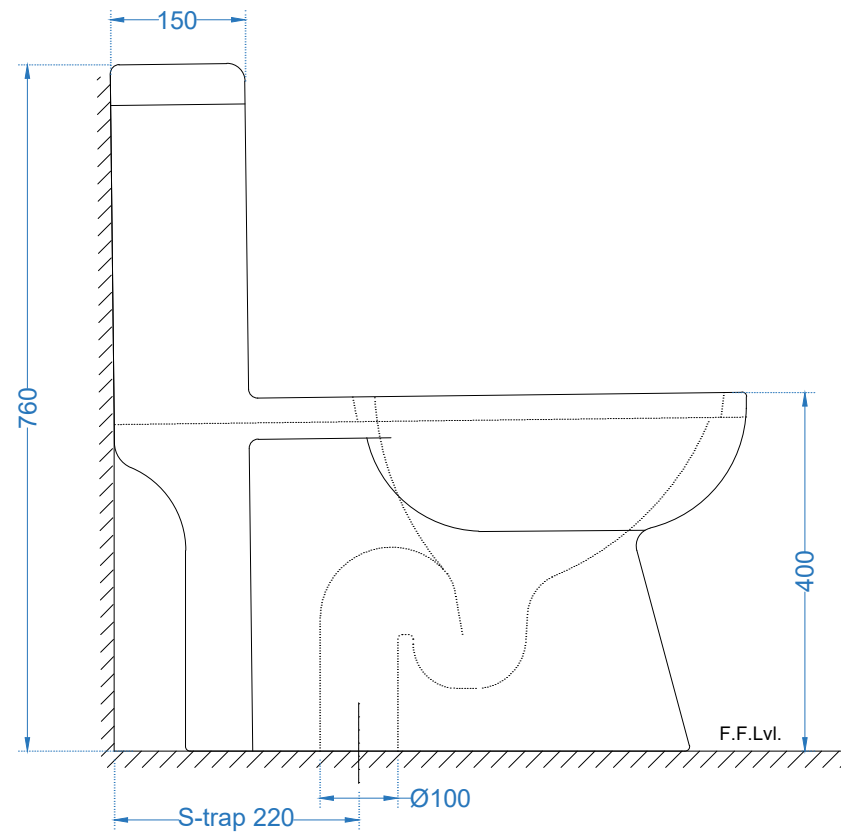

TOP VIEW

SIDE VIEW

SOMANY
Bathware

Somany Bathware

Corporate Office : F-36, Sector-6, Noida - 201301, Uttar Pradesh
 Website : www.somanyceramics.com
 E-mail : marketing@somanyceramics.com
 Customer Service : customer.support@somanyceramics.com
 Toll free : 1800-1030-004

ITEM CODE

ITEM TYPE

ITEM SIZE

ALL DIMENSIONS ARE IN MM.
(TOLERANCE ± 5 MM)

Jupiter One Piece Toilet with jet
S-trap 220mm

355x660x760mm