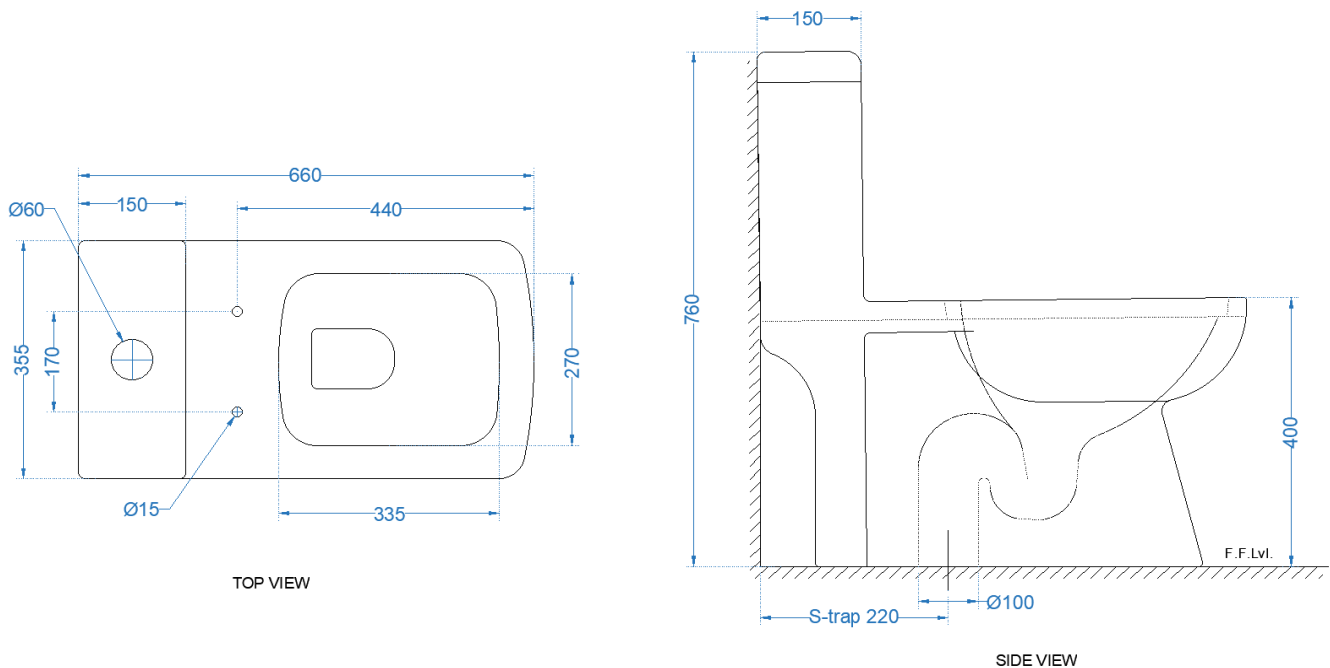

Product Images

Description	JUPITER ONE PIECE - 220MM
USP	Square shape, box rim, wash down, less noise, dual flush 3/6 lpf, soft close with top fixing slim PP seat cover
Colour	White
Technical details	External diameter of outlet hole $\varnothing 100$ mm
	Horizontal distance between the wall and the centre line of the waste outlet hole $\leq 220$ mm
	Vertical Outlet
	S-trap 220mm
	Material: Ceramic - Vitreous China
Product Dimensions	355x660x760mm
Product net weight	41.5kg(Approx)
Product gross weight	46.12kg(Approx)
Certifications	EN:14688:2015 All technical dimensions are in accordance to British standards and Bureau of Indian Standards
Accessories provided	Seat cover, wax seal, flushing kit.

Product Technical Drawing

DISCLAIMER: Our every effort has been made to ensure factual accuracy, the information presented subject to changes due to requirements in different sites, markets and/ or countries. All dimensions are in mm (Tolerance  $\pm 5$  MM). Somany reserves the right to make the necessary amendments at any time without prior notice.