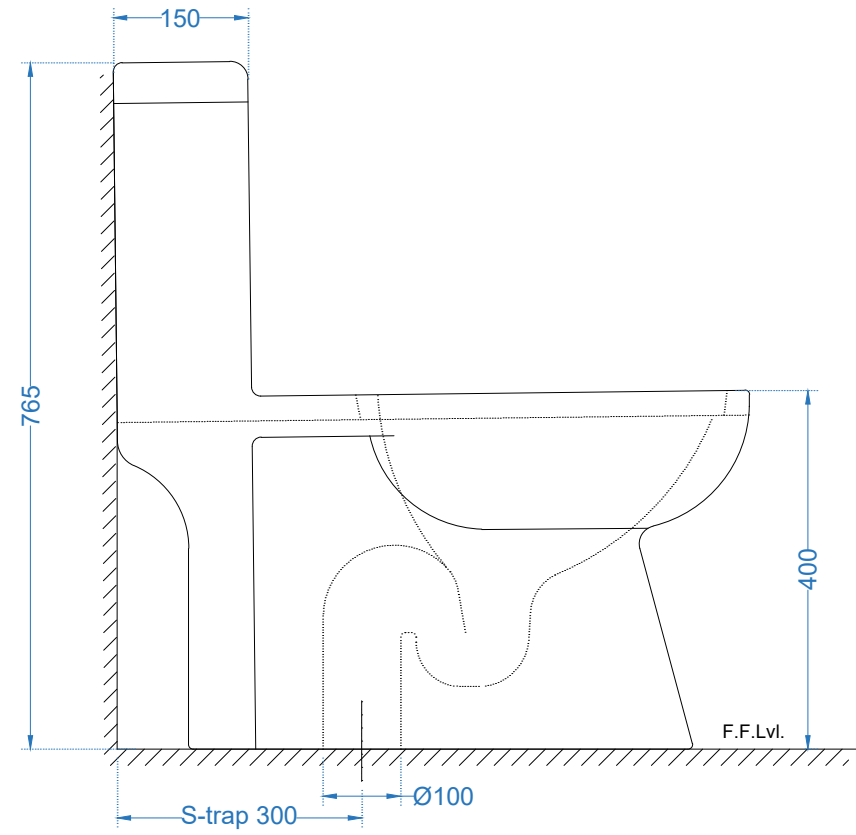

TOP VIEW

SIDE VIEW

	ITEM CODE	
	ITEM TYPE	Jupiter One Piece Toilet S-trap 300mm
Somany Bathware Corporate Office : F-36, Sector-6, Noida - 201301, Uttar Pradesh Website : www.somanyceramics.com E-mail : marketing@somanyceramics.com Customer Service : customer.support@somanyceramics.com Toll free : 1800-1030-004	ITEM SIZE	360x700x765mm
	ALL DIMENSIONS ARE IN MM. (TOLERANCE ± 5 MM)	