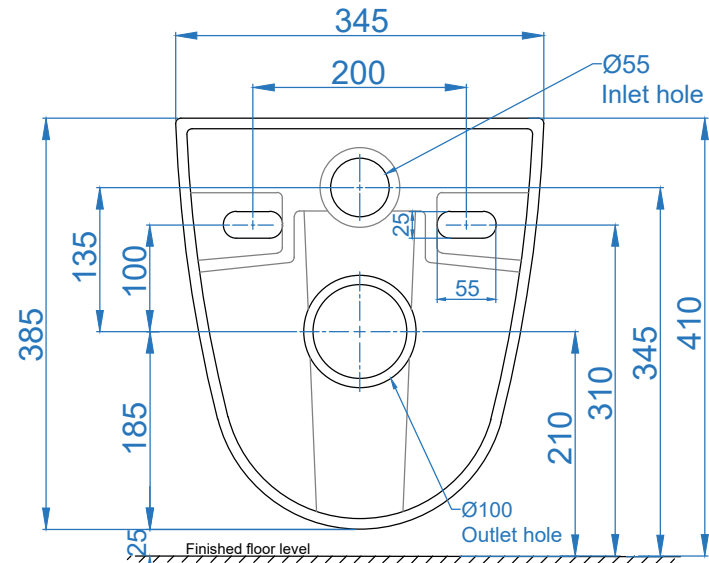

TOP VIEW

BACK VIEW

SIDE VIEW

	ITEM CODE	
	ITEM TYPE	KAPE WALL HUNG WC WITH JET
Somany Bathware Corporate Office : F-36, Sector-6, Noida - 201301, Uttar Pradesh Website : www.somanyceramics.com E-mail : marketing@somanyceramics.com Customer Service : customer.support@somanyceramics.com Toll free : 1800-1030-004	ITEM SIZE	345x520x385mm
	ALL DIMENSIONS ARE IN MM. (TOLERANCE ± 5 MM)	