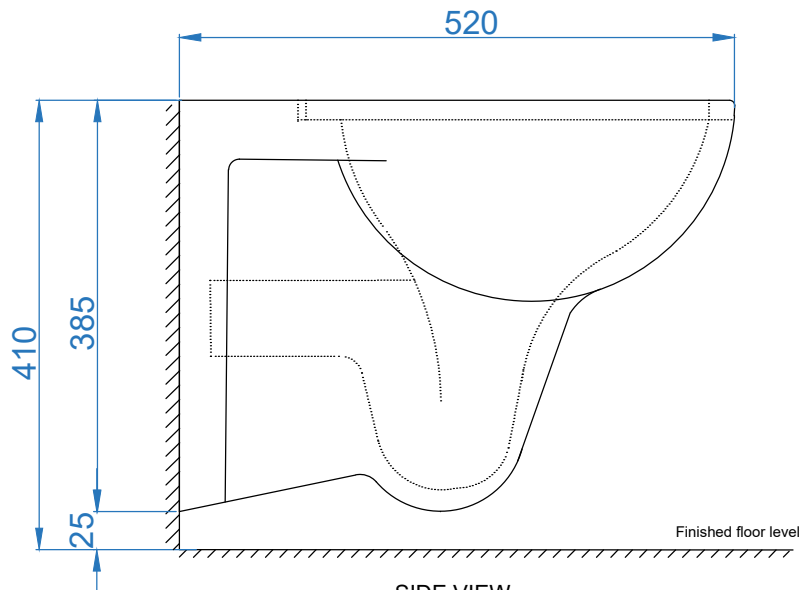

TOP VIEW

BACK VIEW

SIDE VIEW

	ITEM CODE	
	ITEM TYPE	KAPE WALL HUNG WC WITH JET
Somany Bathware Corporate Office : F-36, Sector-6, Noida - 201301, Uttar Pradesh Website : www.somanyceramics.com E-mail : marketing@somanyceramics.com Customer Service : customer.support@somanyceramics.com Toll free : 1800-1030-004	ITEM SIZE	345x520x385mm
	ALL DIMENSIONS ARE IN MM. (TOLERANCE ± 5 MM)	