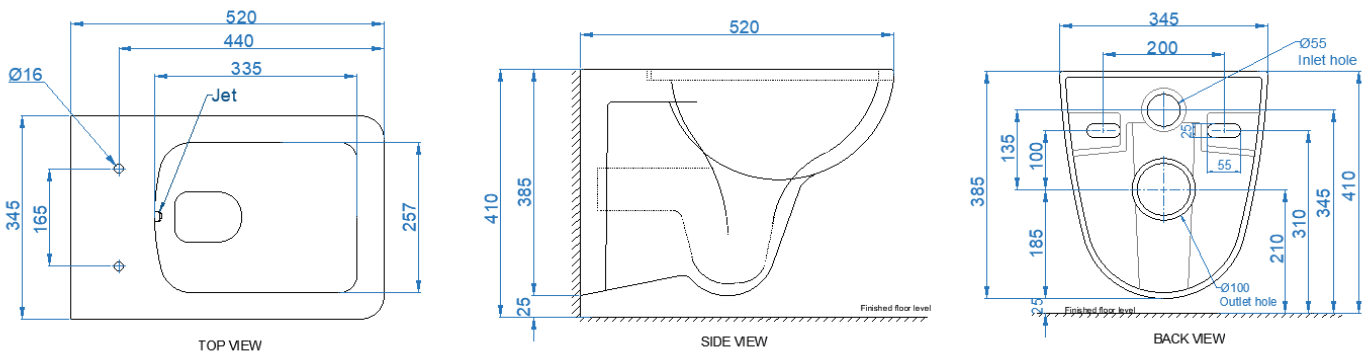

Product Images

Description	KAPE WALL HUNG WC WITH JET	
USP	Square shape, box rim, wash down, elongated installation holes, hassle free installation, dual flush, 3/6 lpf, soft close with covered edge, PP seat cover.	
Colour	White	
Technical details	Internal diameter of inlet hole $\varnothing 55 \pm 3$ mm	
	External diameter of outlet hole $\varnothing 100 \pm 5$ mm	
	Regular and dual flush advantages	
	Inbuilt jet	
	Horizontal Outlet	
	Material: Ceramic - Vitreous China	
Product Dimensions	345x520x385mm	
Product net weight	25kg(Approx)	
Product gross weight	28.19kg(Approx)	
Certifications	EN:14688:2015 All technical dimensions are in accordance to British standards and Bureau of Indian Standards	<b>CE</b>
Accessories provided	Seat cover, rag bolt, side cap, inlet & outlet gasket.	

Product Technical Drawing

DISCLAIMER: Our every effort has been made to ensure factual accuracy, the information presented subject to changes due to requirements in different sites, markets and/ or countries. All dimensions are in mm (Tolerance  $\pm 5$  MM). Somany reserves the right to make the necessary amendments at any time without prior notice.