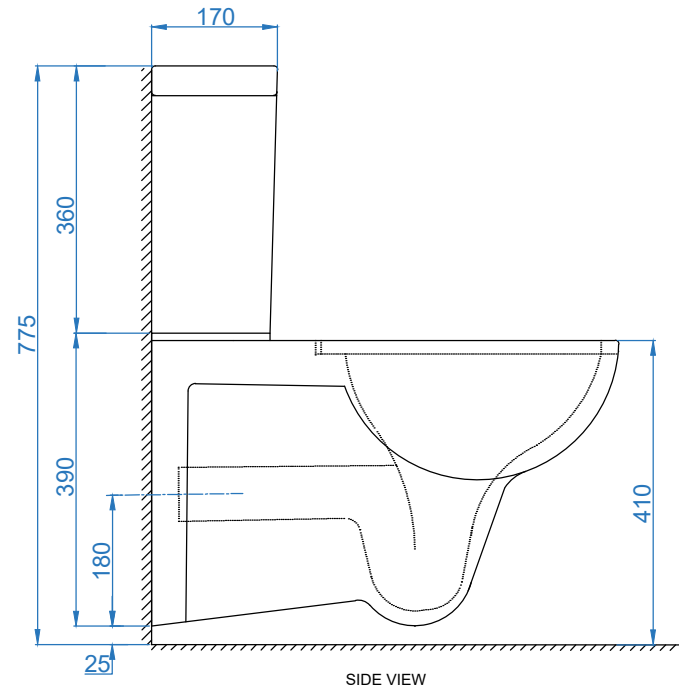

SIDE VIEW

SOMANY
Bathware

Somany Bathware

Corporate Office : F-36, Sector-6, Noida - 201301, Uttar Pradesh
Website : www.somanyceramics.com
E-mail : marketing@somanyceramics.com
Customer Service : customer.support@somanyceramics.com
Toll free : 1800-1030-004

ITEM CODE

ITEM TYPE

ITEM SIZE

KAPE EXTENDED WALL HUNG WC

355x630x750mm

ALL DIMENSIONS ARE IN MM.
(TOLERANCE ± 5 MM)