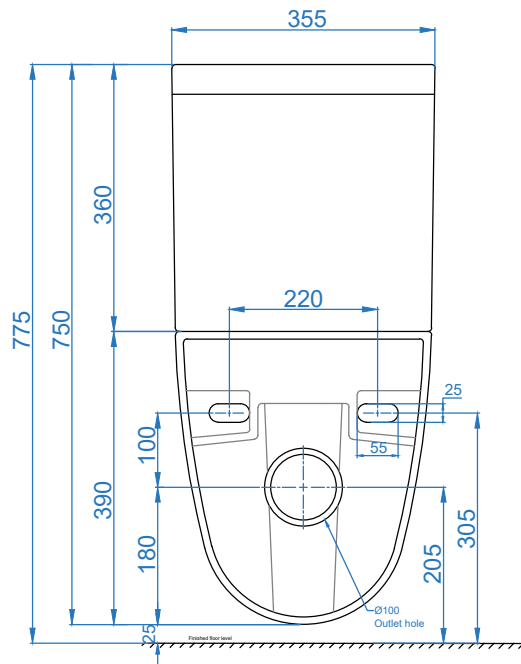

BACK VIEW

SOMANY
Bathware

Somany Bathware

Corporate Office : F-36, Sector-6, Noida - 201301, Uttar Pradesh
Website : www.somanyceramics.com
E-mail : marketing@somanyceramics.com
Customer Service : customer.support@somanyceramics.com
Toll free : 1800-1030-004

ITEM CODE

ITEM TYPE

ITEM SIZE

KAPE EXTENDED WALL HUNG WC

355x630x750mm

ALL DIMENSIONS ARE IN MM.
(TOLERANCE ± 5 MM)