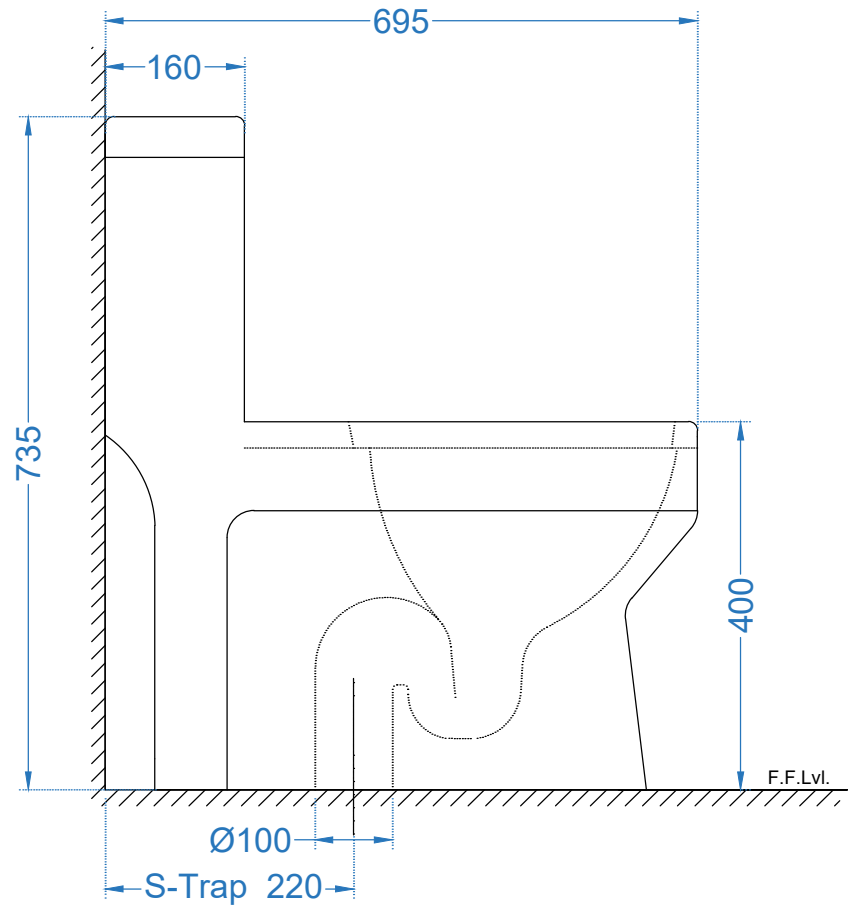

TOP VIEW

SIDE VIEW

	ITEM CODE	
	ITEM TYPE	Keats One Piece Toilet S-trap 220mm
<b>Somany Bathware</b> Corporate Office : F-36, Sector-6, Noida - 201301, Uttar Pradesh Website : <a href="http://www.somanyceramics.com">www.somanyceramics.com</a> E-mail : <a href="mailto:marketing@somanyceramics.com">marketing@somanyceramics.com</a> Customer Service : <a href="mailto:customer.support@somanyceramics.com">customer.support@somanyceramics.com</a> Toll free : 1800-1030-004	ITEM SIZE	365x695x735mm
	ALL DIMENSIONS ARE IN MM. (TOLERANCE ± 5 MM)	