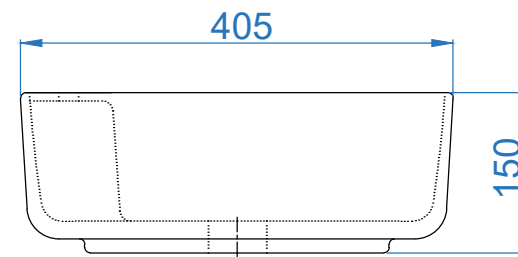

TOP VIEW

SIDE VIEW

 <p><b>Somany Bathware</b>          Corporate Office : F-36, Sector-6, Noida - 201301, Uttar Pradesh          Website : www.somanyceramics.com          E-mail : marketing@somanyceramics.com          Customer Service : customer.support@somanyceramics.com          Toll free : 1800-1030-004</p>	ITEM CODE	
	ITEM TYPE	KENT ART BASIN
	ITEM SIZE	505x405x150mm
	ALL DIMENSIONS ARE IN MM. (TOLERANCE ± 5 MM)	