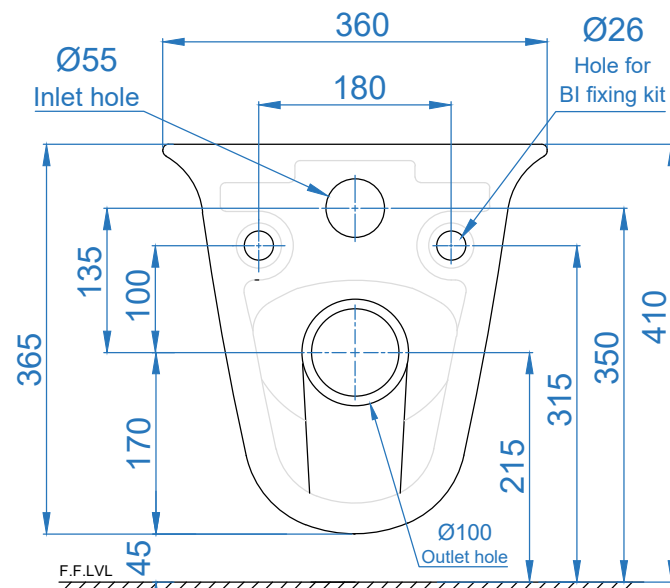

TOP VIEW

SIDE VIEW

BACK VIEW

	ITEM CODE	
	ITEM TYPE	KIWI Wall Hung WC
Somany Bathware Corporate Office : F-36, Sector-6, Noida - 201301, Uttar Pradesh Website : www.somanyceramics.com E-mail : marketing@somanyceramics.com Customer Service : customer.support@somanyceramics.com Toll free : 1800-1030-004	ITEM SIZE	360x515x365mm
	ALL DIMENSIONS ARE IN MM. (TOLERANCE ± 5 MM)	