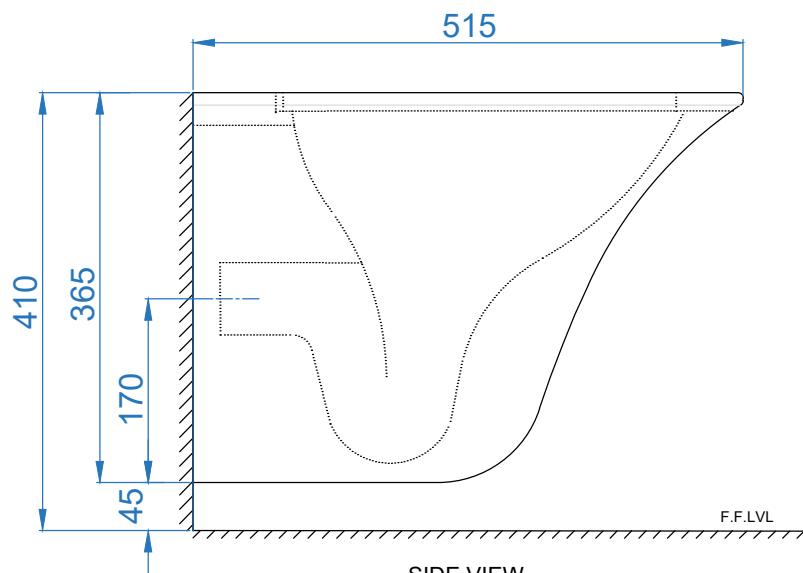

TOP VIEW

SIDE VIEW

BACK VIEW

	ITEM CODE	
	ITEM TYPE	KIWI Wall Hung WC
Somany Bathware Corporate Office : F-36, Sector-6, Noida - 201301, Uttar Pradesh Website : www.somanyceramics.com E-mail : marketing@somanyceramics.com Customer Service : customer.support@somanyceramics.com Toll free : 1800-1030-004	ITEM SIZE	360x515x365mm
	ALL DIMENSIONS ARE IN MM. (TOLERANCE ± 5 MM)	