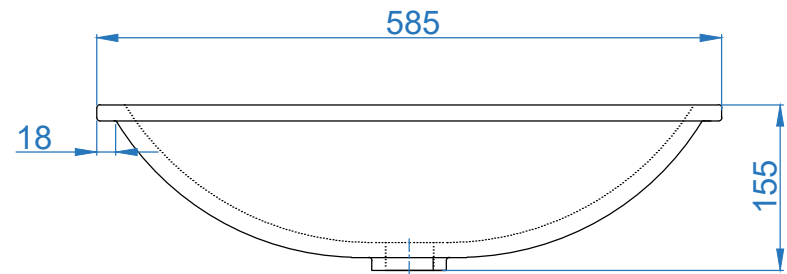

TOP VIEW

FRONT VIEW

	ITEM CODE	
	ITEM TYPE	KROMA UNDER COUNTER BASIN
Somany Bathware Corporate Office : F-36, Sector-6, Noida - 201301, Uttar Pradesh Website : www.somanyceramics.com E-mail : marketing@somanyceramics.com Customer Service : customer.support@somanyceramics.com Toll free : 1800-1030-004	ITEM SIZE	585x450x155mm
	ALL DIMENSIONS ARE IN MM. (TOLERANCE ± 5 MM)	