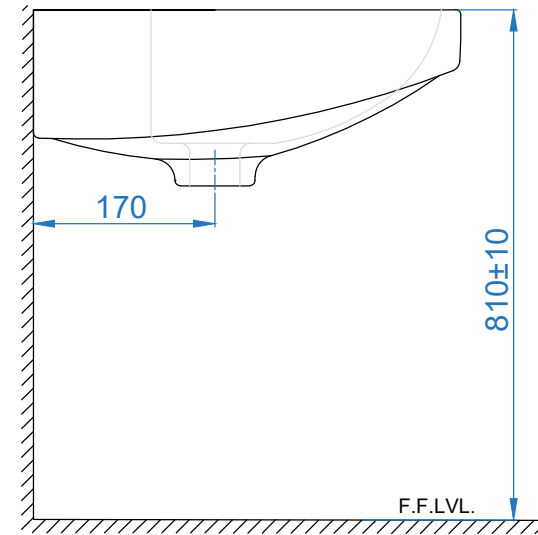

SIDE VIEW

SOMANY
Bathware

Somany Bathware

Corporate Office : F-36, Sector-6, Noida - 201301, Uttar Pradesh
Website : www.somanyceramics.com
E-mail : marketing@somanyceramics.com
Customer Service : customer.support@somanyceramics.com
Toll free : 1800-1030-004

ITEM CODE

ITEM TYPE

ITEM SIZE

KUTE WASH BASIN

465x400x165mm

ALL DIMENSIONS ARE IN MM.
(TOLERANCE ± 5 MM)