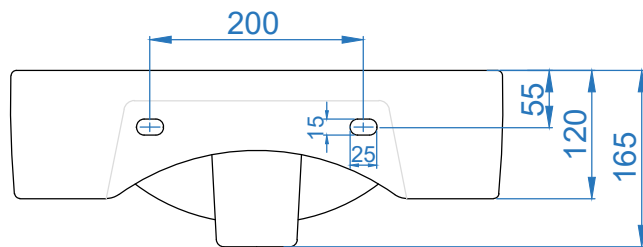

BACK VIEW

SOMANY
Bathware

Somany Bathware

Corporate Office : F-36, Sector-6, Noida - 201301, Uttar Pradesh
Website : www.somanyceramics.com
E-mail : marketing@somanyceramics.com
Customer Service : customer.support@somanyceramics.com
Toll free : 1800-1030-004

ITEM CODE

ITEM TYPE

ITEM SIZE

KUTE WASH BASIN

465x400x165mm

ALL DIMENSIONS ARE IN MM.
(TOLERANCE ± 5 MM)