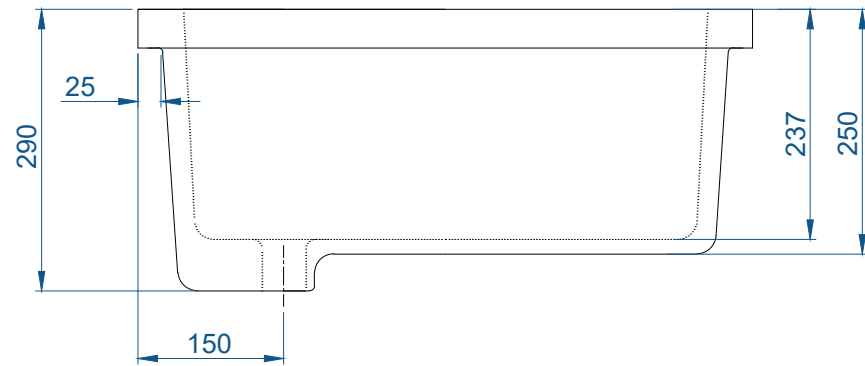

TOP VIEW

FRONT VIEW

	ITEM CODE	
	ITEM TYPE	LAB SINK BASIN
Somany Bathware Corporate Office : F-36, Sector-6, Noida - 201301, Uttar Pradesh Website : www.somanyceramics.com E-mail : marketing@somanyceramics.com Customer Service : customer.support@somanyceramics.com Toll free : 1800-1030-004	ITEM SIZE	633x475x290mm
	ALL DIMENSIONS ARE IN MM. (TOLERANCE ± 5 MM)	