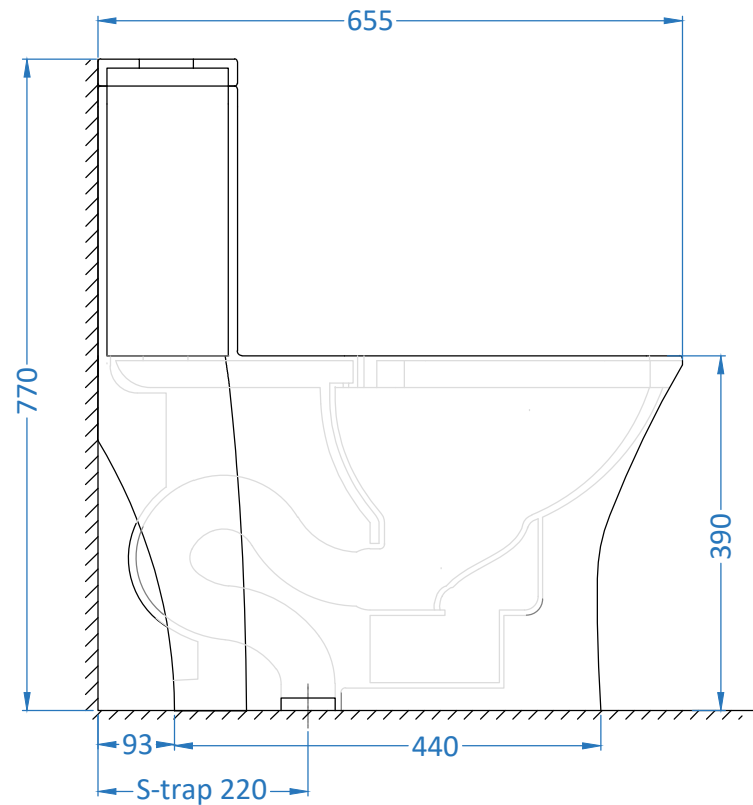

TOP VIEW

SIDE VIEW

	ITEM CODE	
	ITEM TYPE	LAUREN One Piece Toilet S-trap 300mm
Somany Bathware Corporate Office : F-36, Sector-6, Noida - 201301, Uttar Pradesh Website : www.somanyceramics.com E-mail : marketing@somanyceramics.com Customer Service : customer.support@somanyceramics.com Toll free : 1800-1030-004	ITEM SIZE	370x655x770mm
	ALL DIMENSIONS ARE IN MM. (TOLERANCE ± 5 MM)	