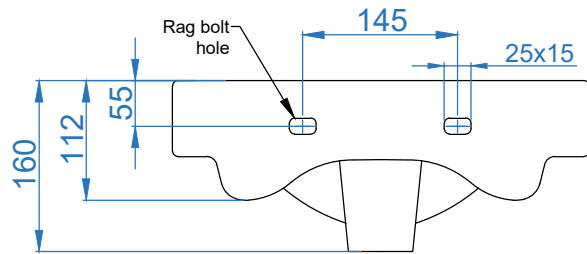

TOP VIEW

BACK VIEW

SOMANY
Bathware

Somany Bathware

Corporate Office : F-36, Sector-6, Noida - 201301, Uttar Pradesh
Website : www.somanyceramics.com
E-mail : marketing@somanyceramics.com
Customer Service : customer.support@somanyceramics.com
Toll free : 1800-1030-004

ITEM CODE

ITEM TYPE

ITEM SIZE

ALL DIMENSIONS ARE IN MM.
(TOLERANCE ± 5 MM)

LEO WASH BASIN

390x305x160mm