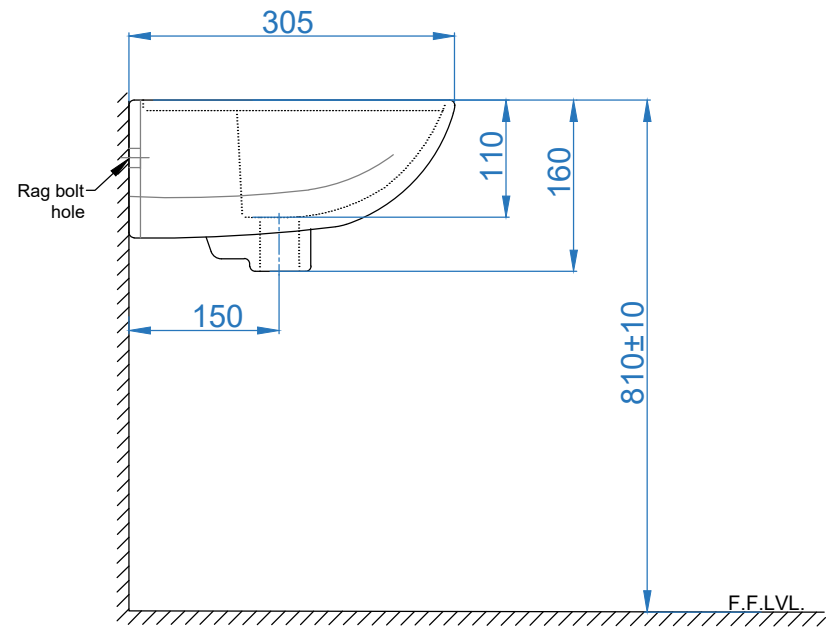

SIDE VIEW

SOMANY
Bathware

Somany Bathware

Corporate Office : F-36, Sector-6, Noida - 201301, Uttar Pradesh
Website : www.somanyceramics.com
E-mail : marketing@somanyceramics.com
Customer Service : customer.support@somanyceramics.com
Toll free : 1800-1030-004

ITEM CODE

ITEM TYPE

ITEM SIZE

ALL DIMENSIONS ARE IN MM.
(TOLERANCE ± 5 MM)

LEO WASH BASIN

390x305x160mm